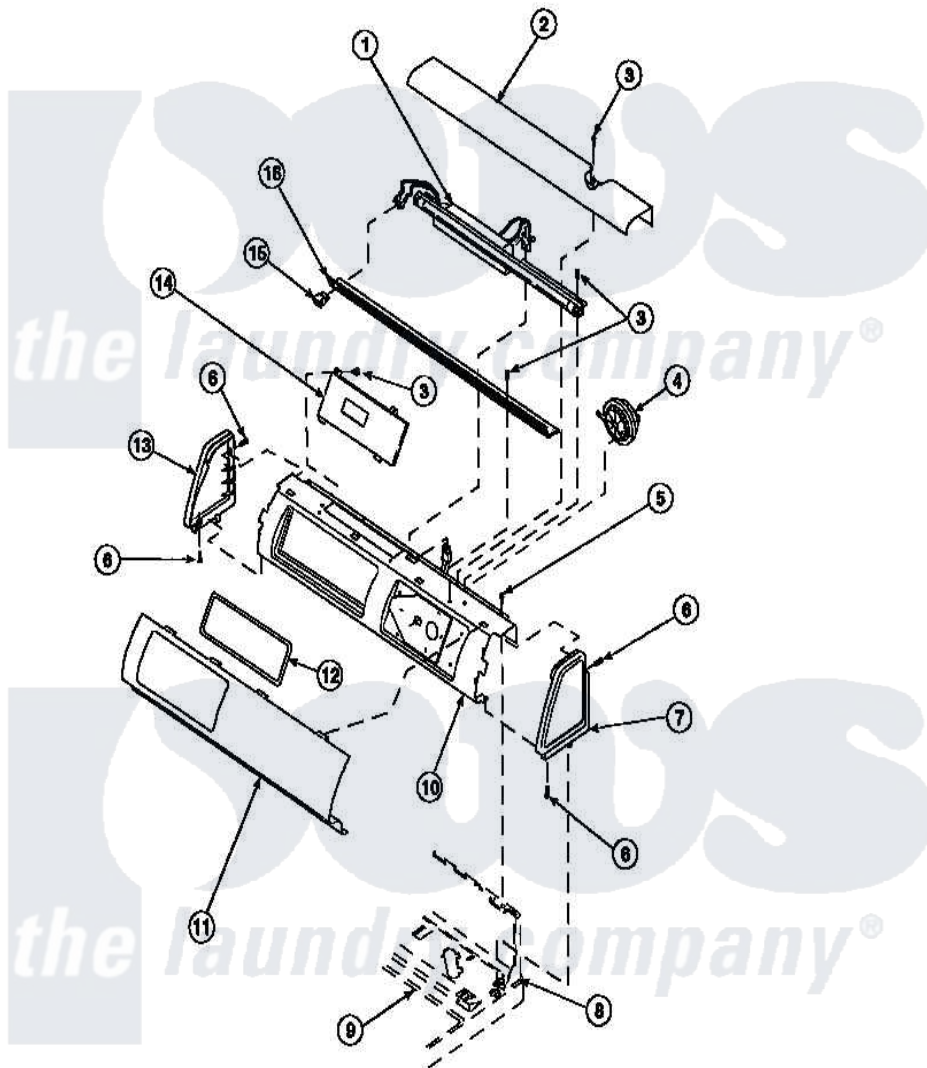

Amana LW3502L2 (BOM: PLW3502L2 B) 12 - GRAPHIC PANEL, CTRL
MTG PLATE AND CTRLS

Amana Residential Amana LW3502L2 (BOM: PLW3502L2 B) Washer Parts Parts Diagram 12 - GRAPHIC PANEL, CTRL
MTG PLATE AND CTRLS

[Click on the part number to view part](#)

Item	Original Part Number	Replaced By	Status	Part Description
3	23962	W10116760		Screw
5	34904	489355		Screw, 8 X 1/2
6	501086	90767		Screw, 8A X 3/8 HeX Washer Head Tapping
8	34903		Not Available	PANEL, BACK HOOD (USE 37782)
9	34902P		Not Available	TOP