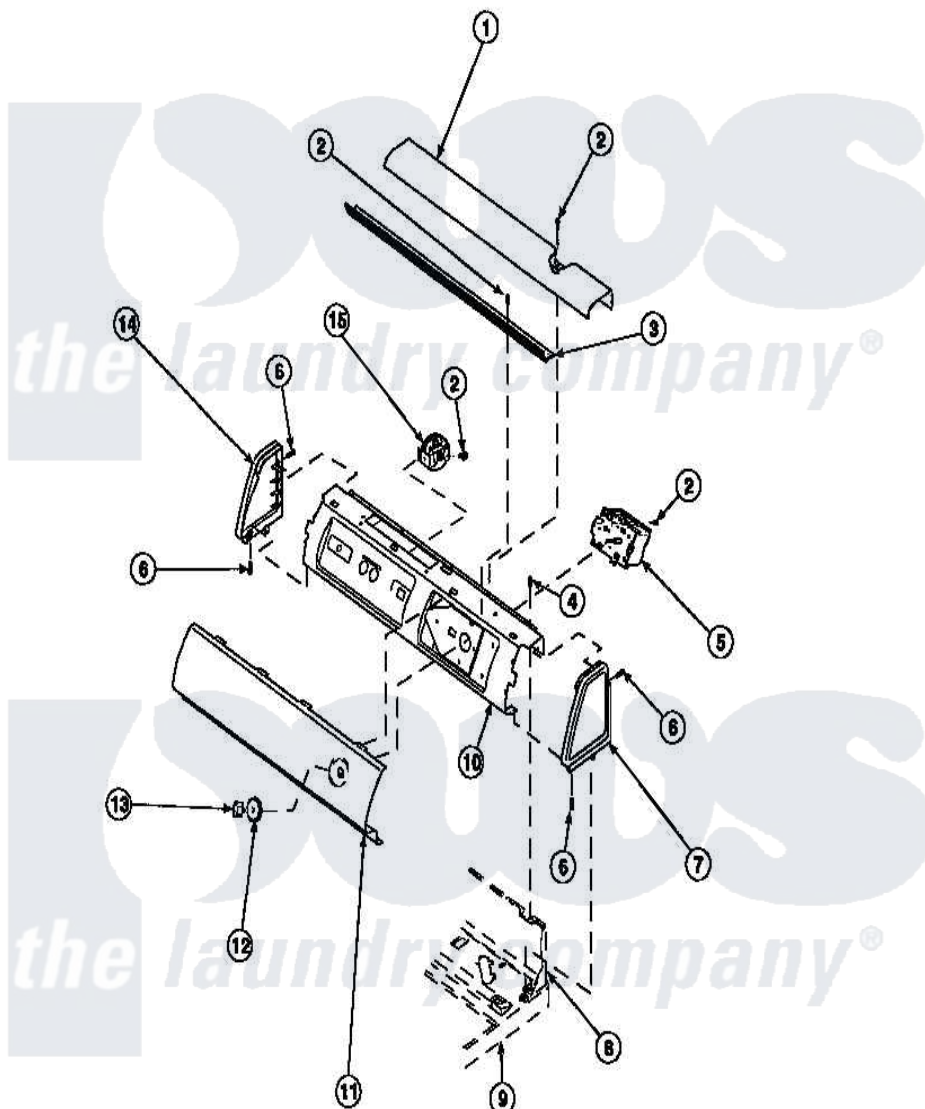

Amana LW3502L2 (BOM: PLW3502L2 B) 13 - GRAPHIC PANEL, CTRL
MTG PLATE AND CTRLS

Amana Residential Amana LW3502L2 (BOM: PLW3502L2 B) Washer Parts Parts Diagram 13 - GRAPHIC PANEL, CTRL
MTG PLATE AND CTRLS
Click on the part number to view part

Item	Original Part Number	Replaced By	Status	Part Description
1	34823		Not Available	COVER, TOP
2	23962	W10116760		Screw
3	Y34826		Not Available	DIFFUSER,LAMP-CLEAR
4	34904	489355		Screw, 8 X 1/2
6	501086	90767		Screw, 8A X 3/8 HeX Washer Head Tapping
7	34815		Not Available	PANEL, END R.H. (BLK)
8	34903		Not Available	PANEL, BACK HOOD (USE 37782)
9	34902P		Not Available	TOP
10	34821		Not Available	CONTROL MOUNTING PLATE
12	33817		Not Available	ASSY,TIMER SKIRT-BLACK
13	33897			Knob, Timer-Washer-Blac
14	34816			Panel, End