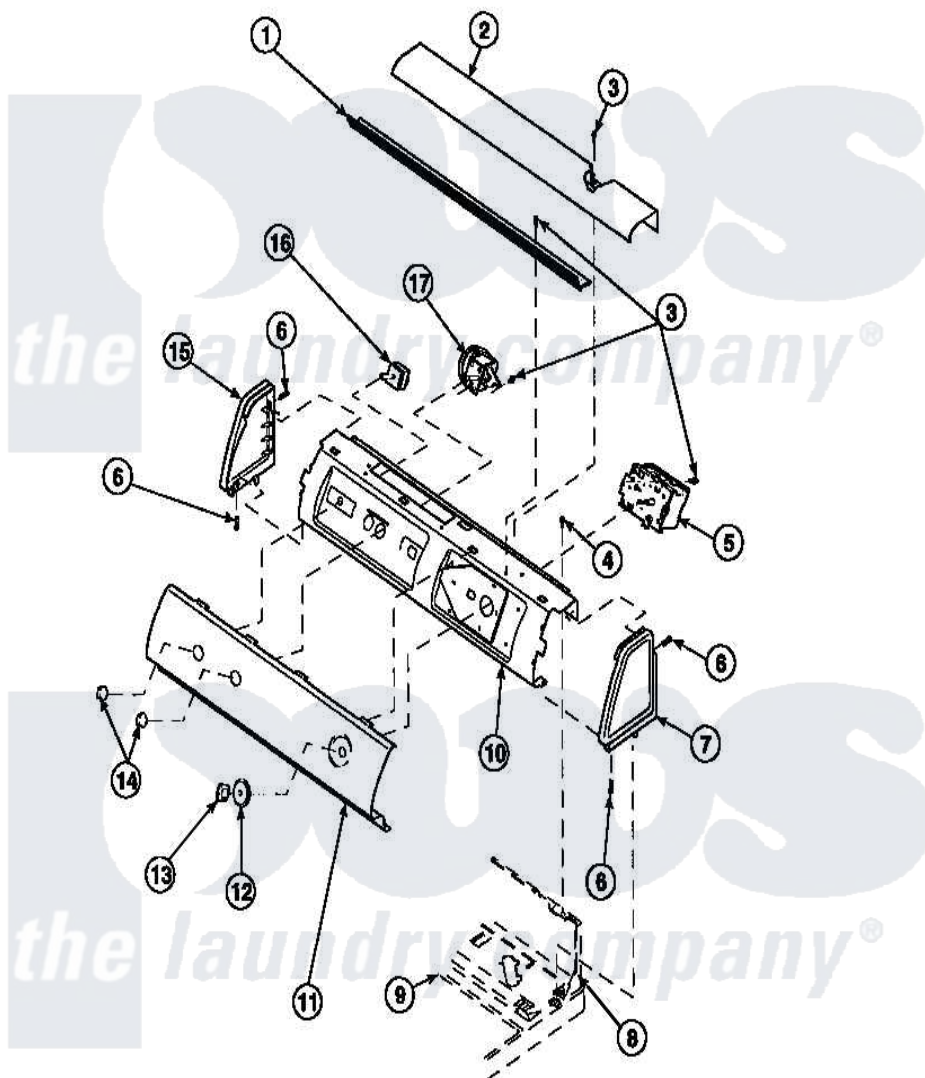

**Amana LW3502L2 (BOM: PLW3502L2 B) 14 - GRAPHIC PANEL, CTRL
MTG PLATE AND CTRLS**

Amana Residential Amana LW3502L2 (BOM: PLW3502L2 B) Washer Parts Parts Diagram 14 - GRAPHIC PANEL, CTRL
MTG PLATE AND CTRLS

Click on the part number to view part

Item	Original Part Number	Replaced By	Status	Part Description
1	Y34826		Not Available	DIFFUSER,LAMP-CLEAR
3	23962	W10116760		Screw
4	31239	31239P		Timer 3 Cycle Package
5	34904	489355		Screw, 8 X 1/2
6	501086	90767		Screw, 8A X 3/8 HeX Washer Head Tapping
8	34903		Not Available	PANEL, BACK HOOD (USE 37782)
9	34902P		Not Available	TOP
11	34821		Not Available	CONTROL MOUNTING PLATE
16	35115			Switch, TemPerature 3 P
17	36045	40055101		Switch, Pressure