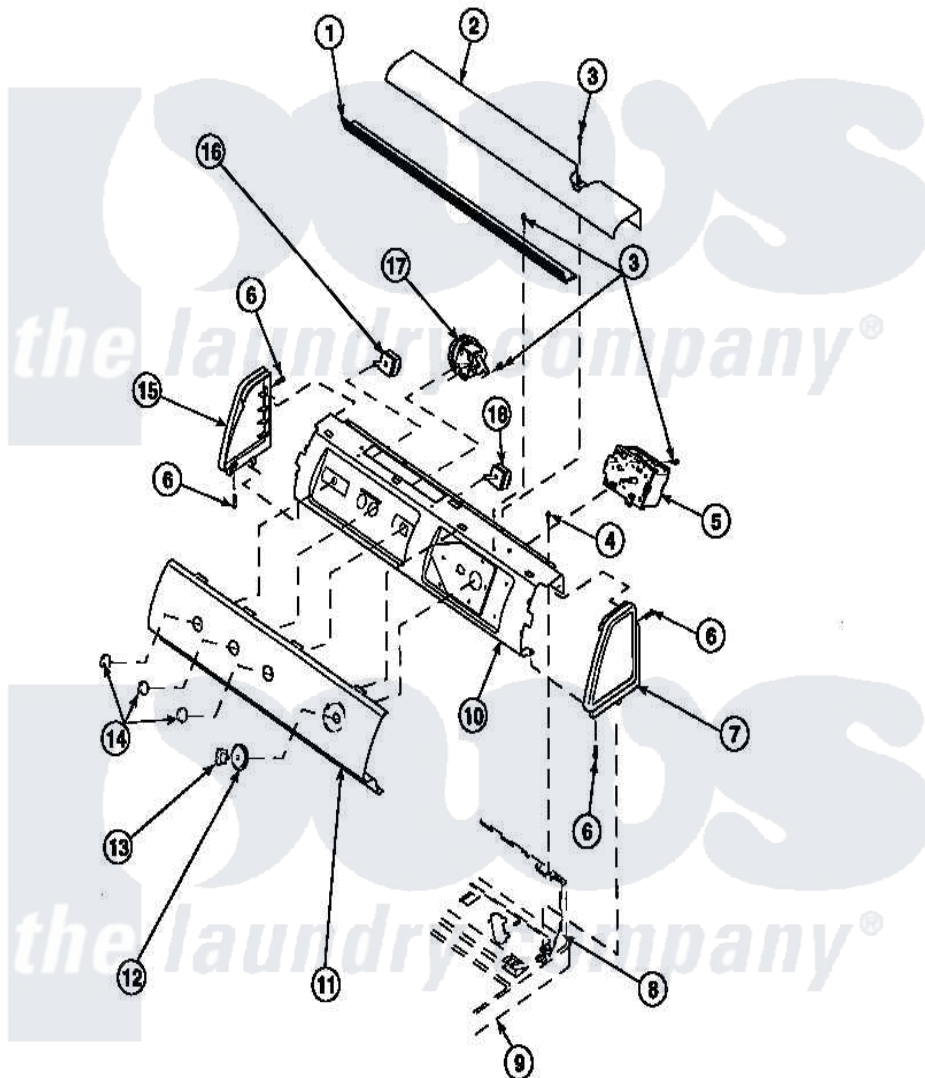

Amana LW3502L2 (BOM: PLW3502L2 B) 15 - GRAPHIC PANEL, CTRL MTG PLATE AND CTRLS

Amana Residential Amana LW3502L2 (BOM: PLW3502L2 B) Washer Parts Parts Diagram 15 - GRAPHIC PANEL, CTRL
MTG PLATE AND CTRLS
Click on the part number to view part

Item	Original Part Number	Replaced By	Status	Part Description
1	Y34826		Not Available	DIFFUSER,LAMP-CLEAR
2	34823		Not Available	COVER, TOP
3	23962	W10116760		Screw
4	34904	489355		Screw, 8 X 1/2
6	501086	90767		Screw, 8A X 3/8 HeX Washer Head Tapping
7	34815		Not Available	PANEL, END R.H. (BLK)
8	34903		Not Available	PANEL, BACK HOOD (USE 37782)
9	34902P		Not Available	TOP
10	34821		Not Available	CONTROL MOUNTING PLATE
12	34848			Assembly, Timer Skirt
13	34844		Not Available	KNOB,TIMER
14	34847			Assembly, Knob-Rotary
15	34816			Panel, End