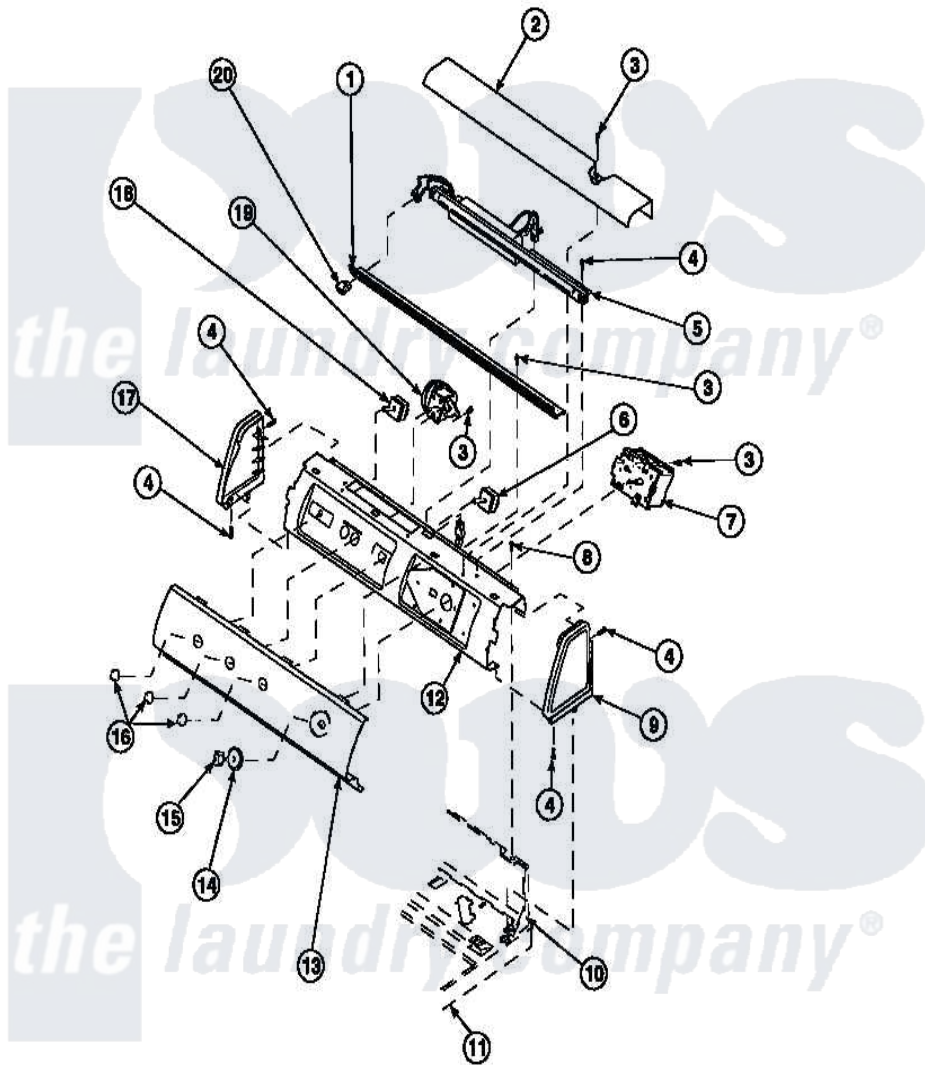

Amana LW3502L2 (BOM: PLW3502L2 B) 16 - GRAPHIC PANEL, CTRL  
MTG PLATE AND CTRLS

Amana Residential Amana LW3502L2 (BOM: PLW3502L2 B) Washer Parts Parts Diagram 16 - GRAPHIC PANEL, CTRL  
MTG PLATE AND CTRLS  
Click on the part number to view part

| Item | Original Part Number | Replaced By               | Status        | Part Description                        |
|------|----------------------|---------------------------|---------------|---|
| 3    | 23962                | <a href="#">W10116760</a> |               | Screw                                   |
| 4    | 501086               | <a href="#">90767</a>     |               | Screw, 8A X 3/8 HeX Washer Head Tapping |
| 8    | 34904                | <a href="#">489355</a>    |               | Screw, 8 X 1/2                          |
| 10   | 34903                |                           | Not Available | PANEL, BACK HOOD (USE 37782)            |
| 11   | 34902P               |                           | Not Available | TOP                                     |
| 12   | 34821                |                           | Not Available | CONTROL MOUNTING PLATE                  |
| 19   | 36045                | <a href="#">40055101</a>  |               | Switch, Pressure                        |