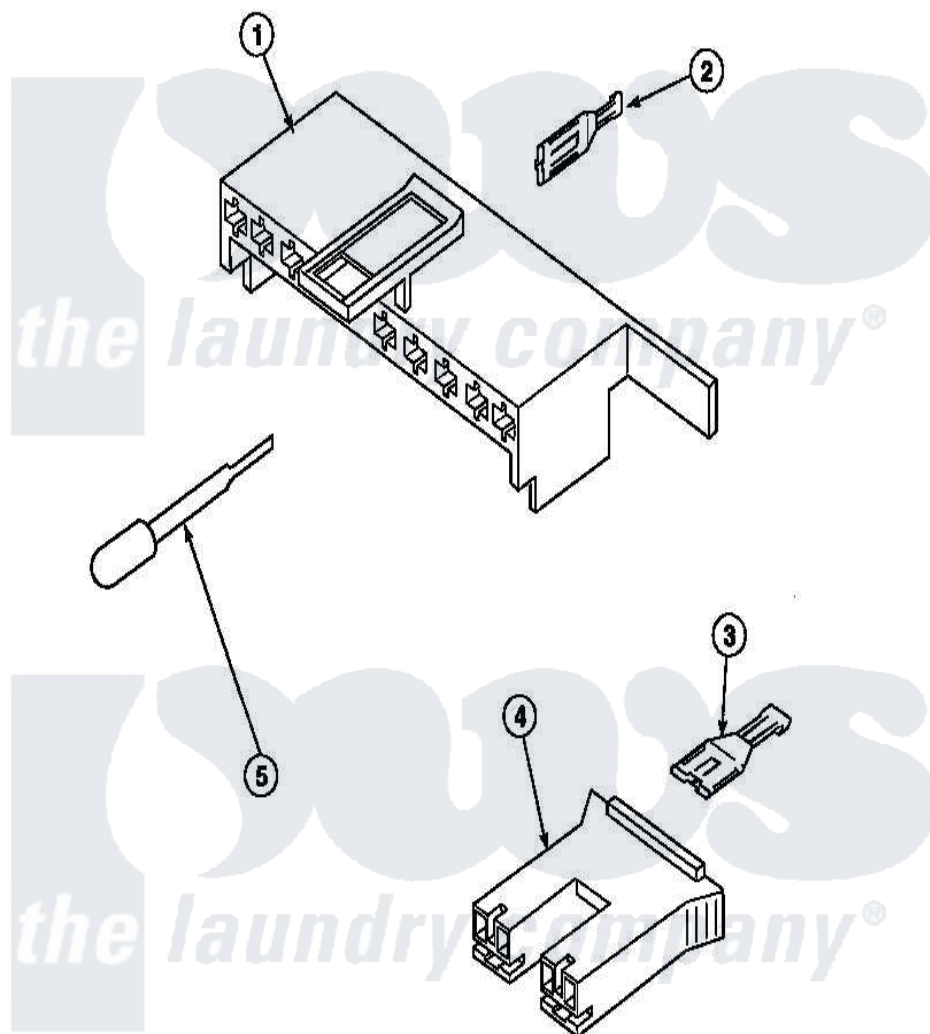

Amana LW3502L2 (BOM: PLW3502L2 B) 19 - MIXING VALVE & MOTOR CONN BLOCKS, TERM

Amana Residential Amana LW3502L2 (BOM: PLW3502L2 B) Washer Parts Parts Diagram 19 - MIXING VALVE & MOTOR CONN BLOCKS, TERM
Click on the part number to view part

Item	Original Part Number	Replaced By	Status	Part Description
1	34677			10 Circuit Plug
2	Y00188			Molex Terminal
3	Y00121		Not Available	SPADE TERMINAL(12 GAUGE) (1/4 INCH-(2) 18 GAUGE WIRES O
4	34676			Plug
"	34675		Not Available	PLUG
5	283P4			Terminal Extractor Tool