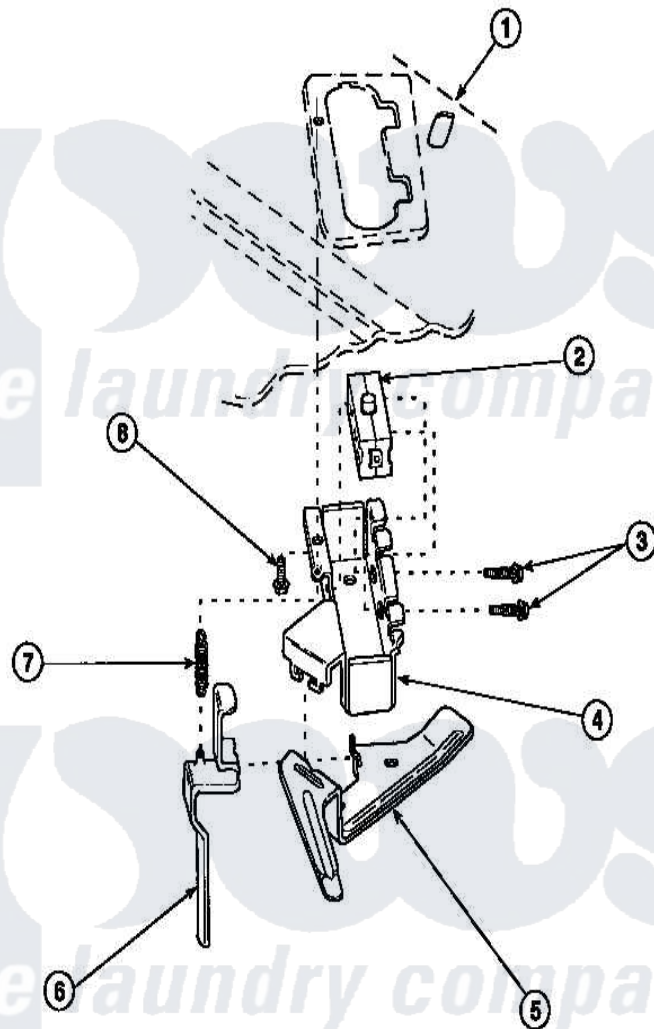

Amana LW3502L2 (BOM: PLW3502L2 B) 22 - OUT-OF-BALANCE SWITCH

Amana Residential Amana LW3502L2 (BOM: PLW3502L2 B) Washer Parts Parts Diagram 22 - OUT-OF-BALANCE SWITCH

[Click on the part number to view part](#)

Item	Original Part Number	Replaced By	Status	Part Description
1	34902P		Not Available	TOP
2	33445	27001095		Switch, Lid
3	36510			Screw
4	36497P			Kit, Switch Holder
5	33441			Arm, Actuator
6	33442			Lever, Unbalanced Load
7	33443			Spring
8	23962	W10116760		Screw