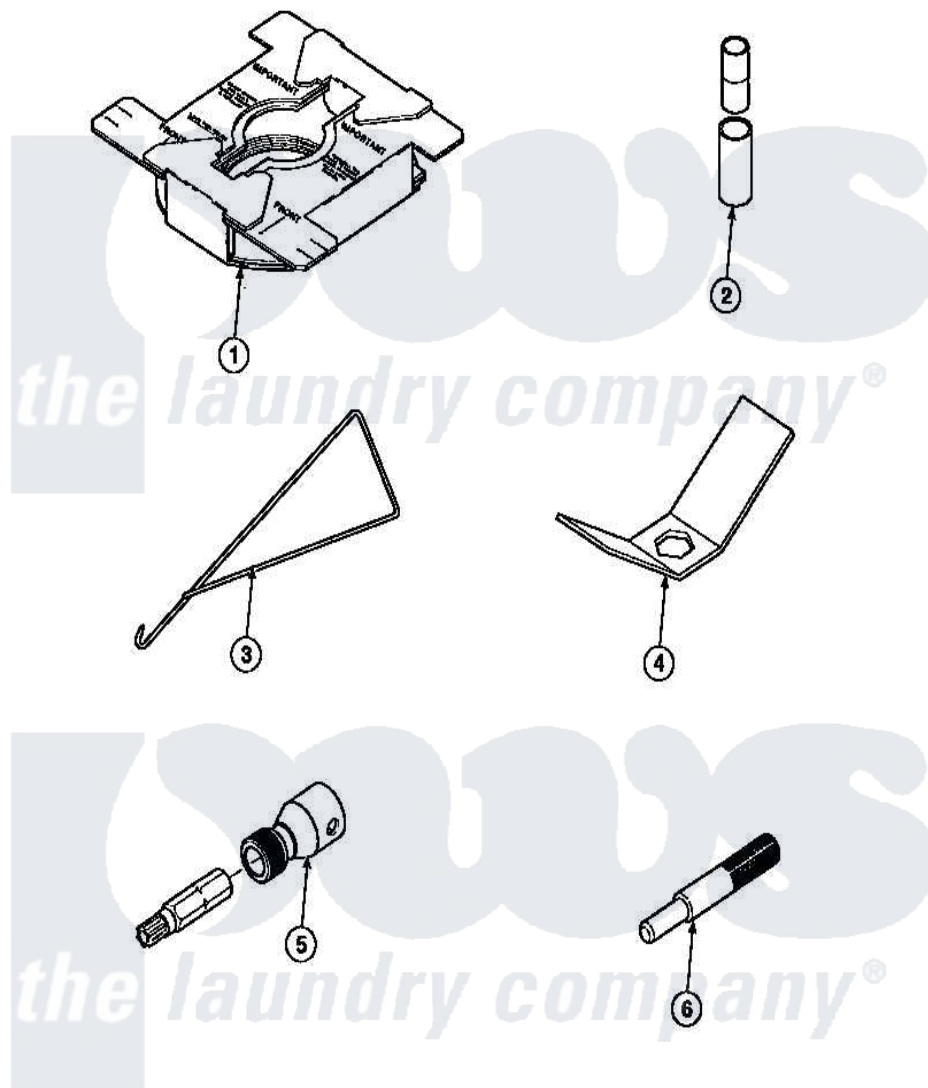

Amana LW3502L2 (BOM: PLW3502L2 B) 24 - SPECIAL TOOLS

Amana Residential Amana LW3502L2 (BOM: PLW3502L2 B) Washer Parts Parts Diagram 24 - SPECIAL TOOLS
 Click on the part number to view part

Item	Original Part Number	Replaced By	Status	Part Description
1	36926		Not Available	BRACE, SHIPPING
2	242P4			Installer, Spring
3	289P4	321P4		Hook, Spring
4	237P4	306P4		Hex Wrench
5	282P4			T25 Tamper Resistant Bit
"	24161			Torx Bit Holder
6	305P4		Not Available	TOOL, TRANSMISSION PI
NI	555P3	725P3		Kit