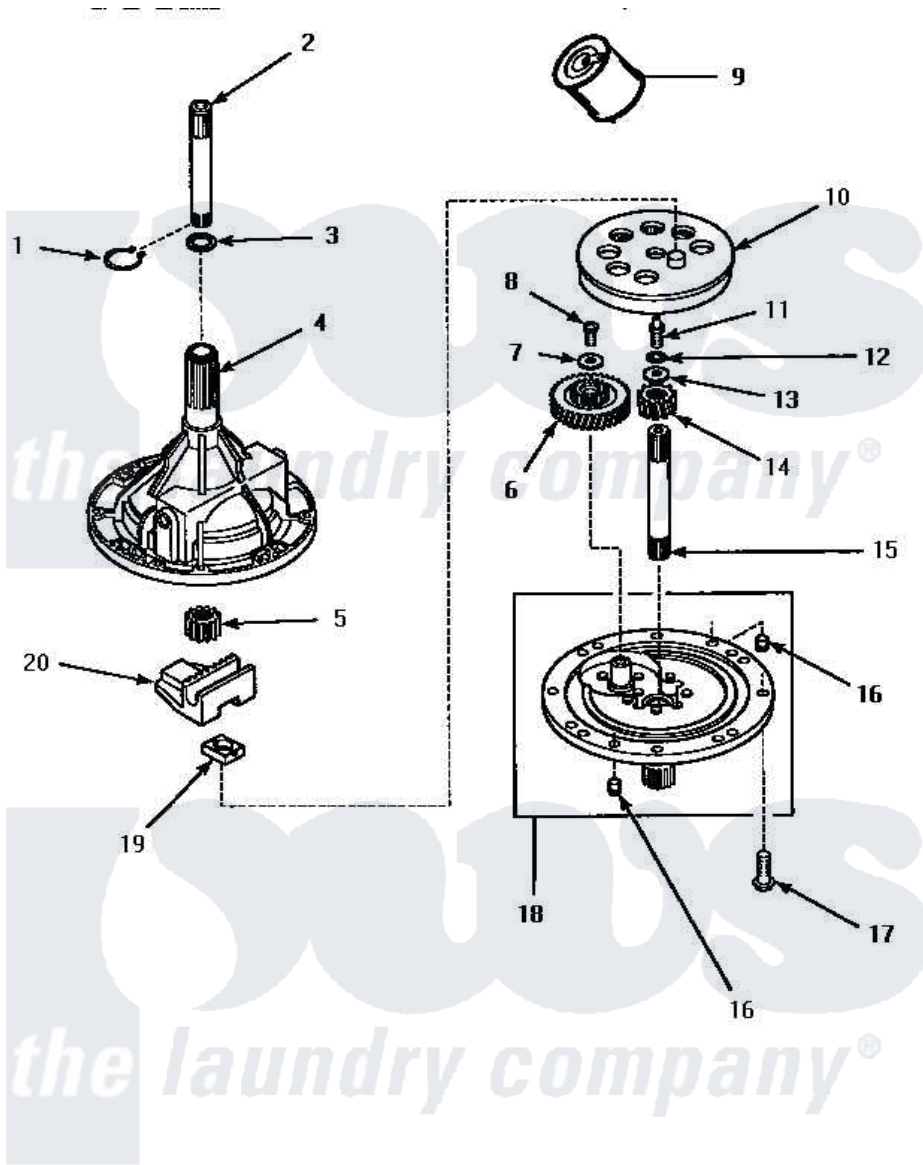

Amana LW3502W (BOM: P1163201W W) 01 - 34526 TRANSMISSION ASSY

34526 TRANSMISSION ASSEMBLY

Amana [Residential Amana LW3502W \(BOM: P1163201W W\) Washer Parts](#) Parts Diagram 01 - 34526 TRANSMISSION ASSY

[Click on the part number to view part](#)

Item	Original Part Number	Replaced By	Status	Part Description
1	27197			Ring, Retaining
2	Y36570			Shaft, Output
3	35092			Washer, 3628id X 1.00 X .056
4	33223		Not Available	ASSY,TRANSMISSION CASE
5	27003			Pinion, Agitator
6	29161			Gear, Reduction
7	29260		Not Available	WASHER
8	29273			Screw, 1/4-20 X 3/8
9	27243P			Oil, CW Transmission F-
10	26577			Assembly, Gear And Stud
11	27030		Not Available	SCREW,1/4-20 SPECIAL
12	21456			Lockwasher, 1/4 Intshkp
13	26509	40041501		Washer
14	Y29160			Pinion, Drive
15	34853			Shaft, Input
16	27172			Pin, Dowel

17	32814		Not Available	SCREW, 1/4-20X7/8 SERRA
18	34854	38290		Assembly, Cover
19	26493			Slide
20	Y31526			Rack
NI	28434P		Not Available	LOCTITE