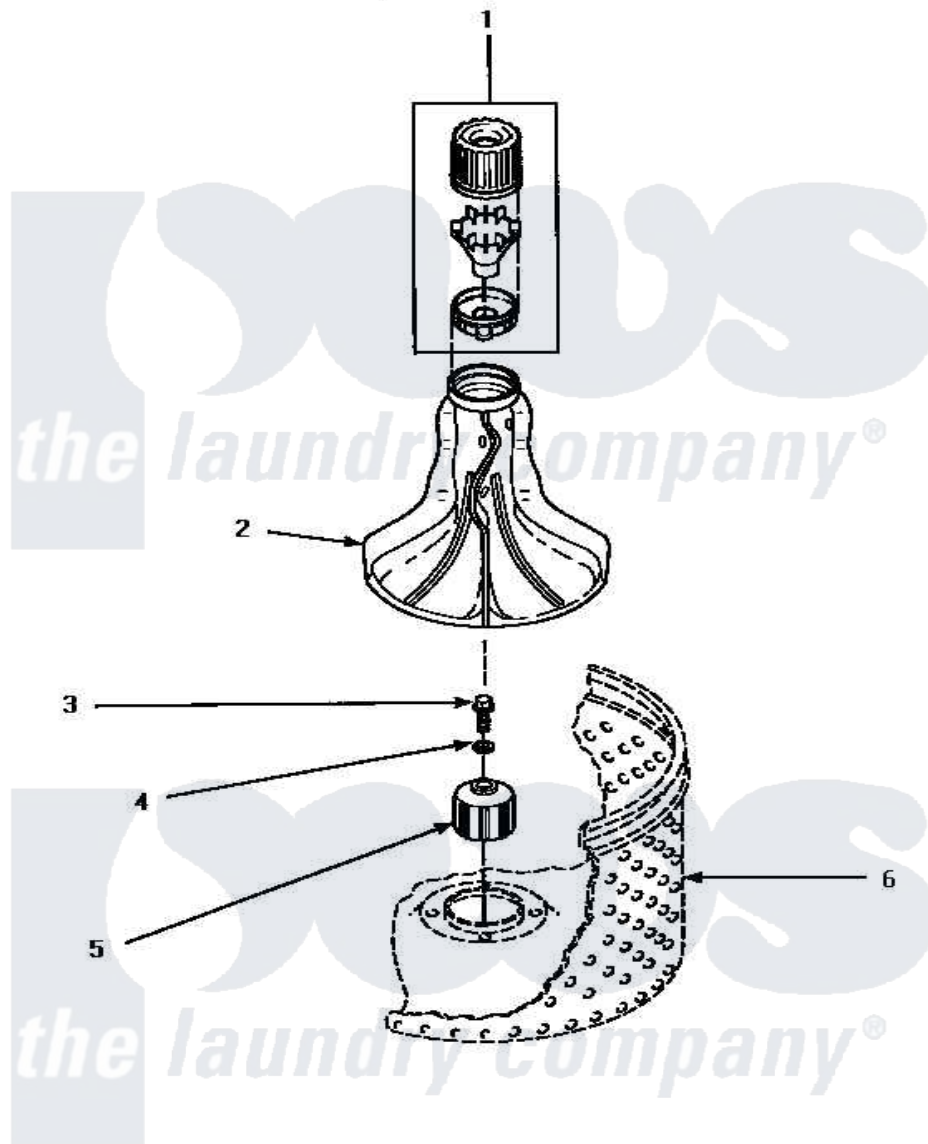

Amana LW3502W (BOM: P1163201W W) 02 - AGITATOR & DRIVE BELL

AGITATOR AND DRIVE BELL

Amana Residential Amana LW3502W (BOM: P1163201W W) Washer Parts Parts Diagram 02 - AGITATOR & DRIVE BELL

[Click on the part number to view part](#)

Item	Original Part Number	Replaced By	Status	Part Description
1	34155	40002101W		Assembly, Fabric Softner
2	33174	40000501W		Agitator, Flex Vane
3	34288	40065102		Screw, Shoulder 1/4
4	36472			O-Ring
5	34504P	R9900189		Kit, Drive Bell And Seal
6	Y00000000		Not Available	SEE NOTE WASHTUB