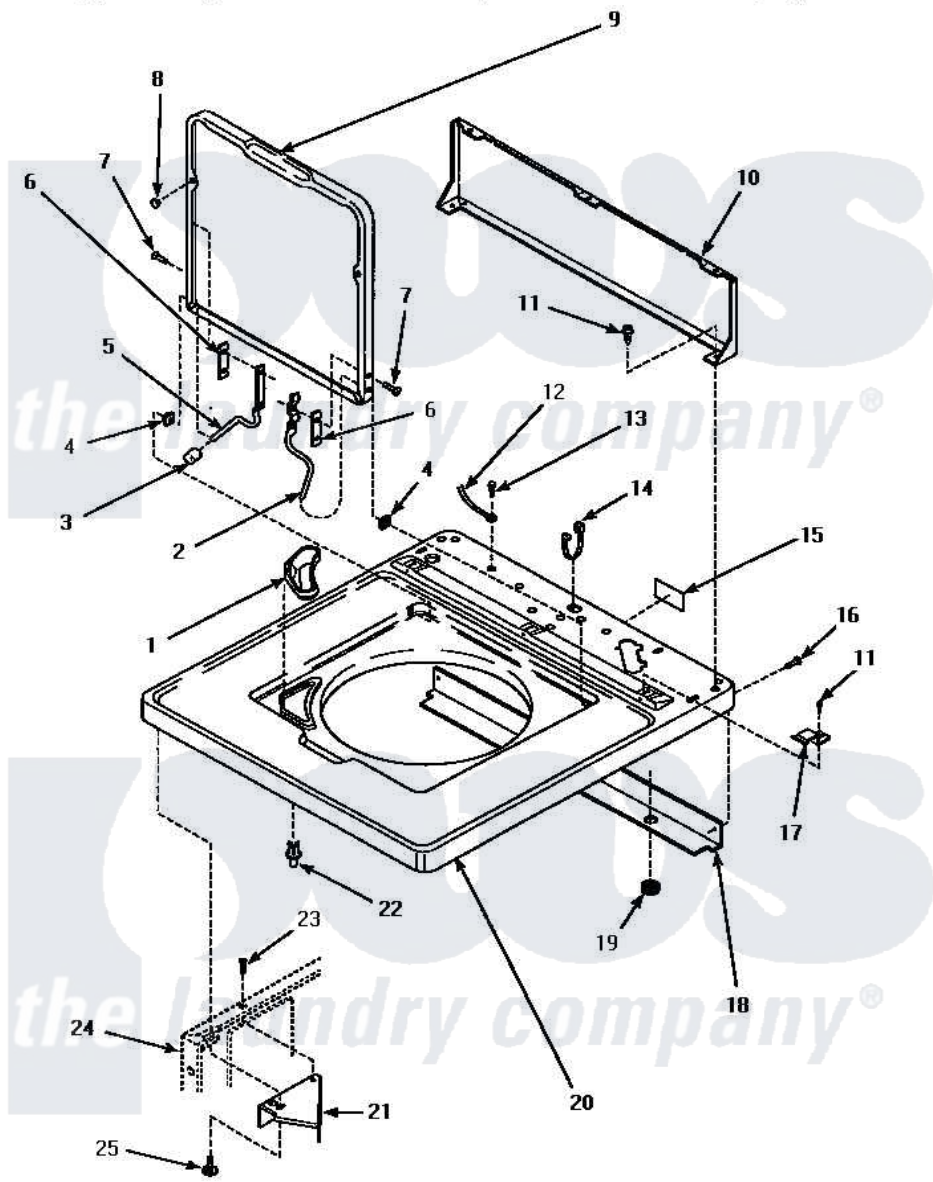

Amana LW3502W (BOM: P1163201W W) 04 - CAB TOP/LOADING DR & CTRL HOOD REAR PAN

CABINET TOP, LOADING DOOR AND CONTROL HOOD REAR PANEL

Amana Residential Amana LW3502W (BOM: P1163201W W) Washer Parts Parts Diagram 04 - CAB TOP/LOADING DR & CTRL HOOD REAR PAN

[Click on the part number to view part](#)

Item	Original Part Number	Replaced By	Status	Part Description
1	34776		Not Available	DISPENSER,BLEACH
2	36437			Hinge, Lid R
3	35112		Not Available	BUMPER,HINGE-STOP
4	33446	40008201		Bushing, Hinge
5	36438			Hinge, Lid Left
6	34338			Gasket, Hinge
7	34337	W10119828		Screw, Lid Hinge Mounting
8	21685	40038001		Bumper
9	33541WP			Lid, W/Instructions
"	33541LP			Lid, W/Instructions
"	33541HP		Not Available	LID,W/INSTRUCTIONS
10	34903		Not Available	PANEL, BACK HOOD (USE 37782)
11	23962	W10116760		Screw
12	XXXXXXXXXX		Not Available	SEE NOTE GROUND WIRE,

12	10000000	Not Available	GREEN
13	52909		Screw, 10B-16 X 1/2 HeX
14	21903	211881	Grommet, Cord Part Not Used- Gas Models Only
15	24903	Not Available	STICKER,DISCONNECT POW
17	35887	40063901	Clip, Hold Down
20	34902HP	Not Available	ASSY, TOP-DOMESTIC W/BLEACH
"	34902LP		Assembly, Top-Amana
"	34902WP	Not Available	ASSY, TOP-AMANA
21	36034		Bracket, Director-Module
22	56534		Barrel, Support
23	36035	Not Available	SCREW, 8-18X3/8 PHIL FLT HD
24	Y00000000	Not Available	SEE NOTE CABINET
25	Y31644	27001200	Screw