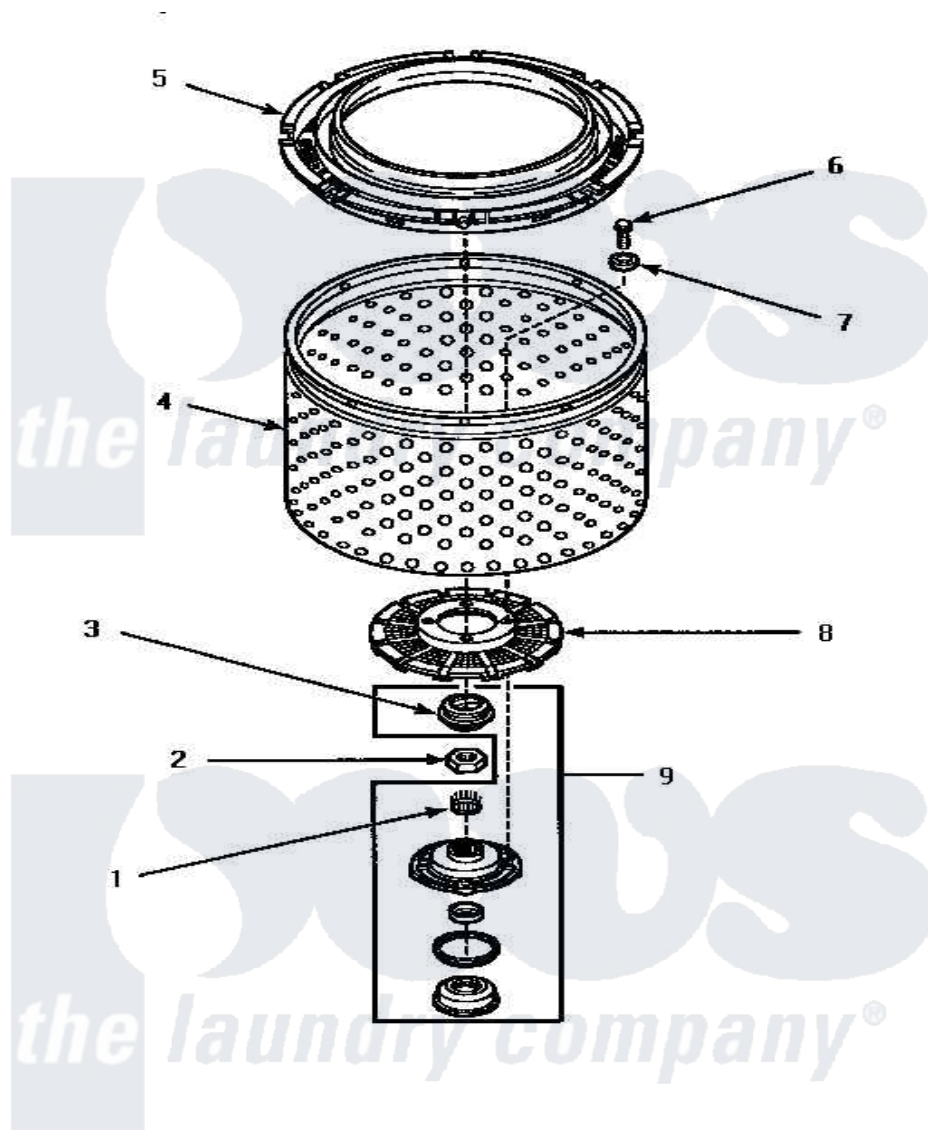

**Amana LW3502W (BOM: P1163201W W) 05 - CLOTHES
GUARD/WASHTUB/LINT FILTER & HUB**

CLOTHES GUARD, WASHTUB, LINT FILTER AND HUB

Amana [Residential Amana LW3502W \(BOM: P1163201W W\) Washer Parts](#) Parts Diagram 05 - CLOTHES
GUARD/WASHTUB/LINT FILTER & HUB
[Click on the part number to view part](#)

| Item | Original Part Number | Replaced By | Status | Part Description |
|------|-----------------------|---------------------------|--------|--------------------------|
| 1 | 29728 | 40008301 | | Insert, Spline |
| 2 | Y29220 | 40016301 | | Nut, Lock |
| 3 | 34184 | R9900189 | | Kit, Drive Bell And Seal |
| 4 | 33503P | 39240P | | Wash Tub |
| 5 | 35035 | | | Guard, Clothes |
| 6 | 27202 | W10116787 | | Screw |
| 7 | 28094 | | | Gasket |
| 8 | 32998 | 39371 | | Filter Lin |
| 9 | 495P3 | R9900552 | | Hub And Seal |