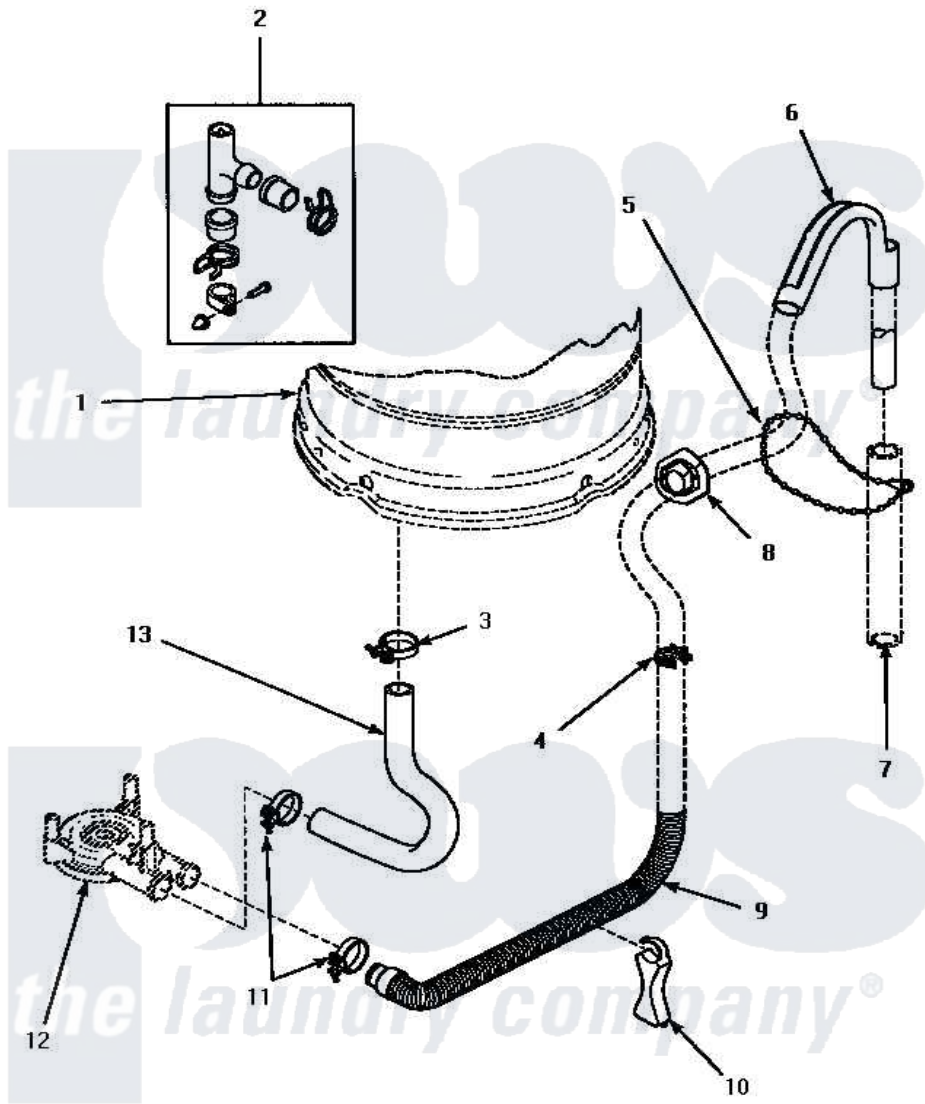

Amana LW3502W (BOM: P1163201W W) 06 - DRAIN HOSE & SIPHON BREAK

DRAIN HOSE AND SIPHON BREAK

Amana Residential Amana LW3502W (BOM: P1163201W W) Washer Parts Parts Diagram 06 - DRAIN HOSE & SIPHON BREAK

Click on the part number to view part

Item	Original Part Number	Replaced By	Status	Part Description
1	Y00000000		Not Available	SEE NOTE OUTER TUB
2	562P3	76660		Break-Sphn
3	35384	285655		Clamp, Hose
4	36014			Clip, Retainer-Hose
5	33489	8539404		Tie-Wire
6	33615	22003814		Retainer, Drain Hose
7	Y00000000		Not Available	SEE NOTE STANDPIPE
8	32219			Relief, Strain
9	34502	40053901		Hose, Drain
10	35487			Support, Hose
11	35384	285655		Clamp, Hose
12	Y00000000		Not Available	SEE NOTE PUMP ASSEMBLY
13	35753			Hose, Tub To Pump-Ddp
NI	406P3	451P3		Kit Drain Extension