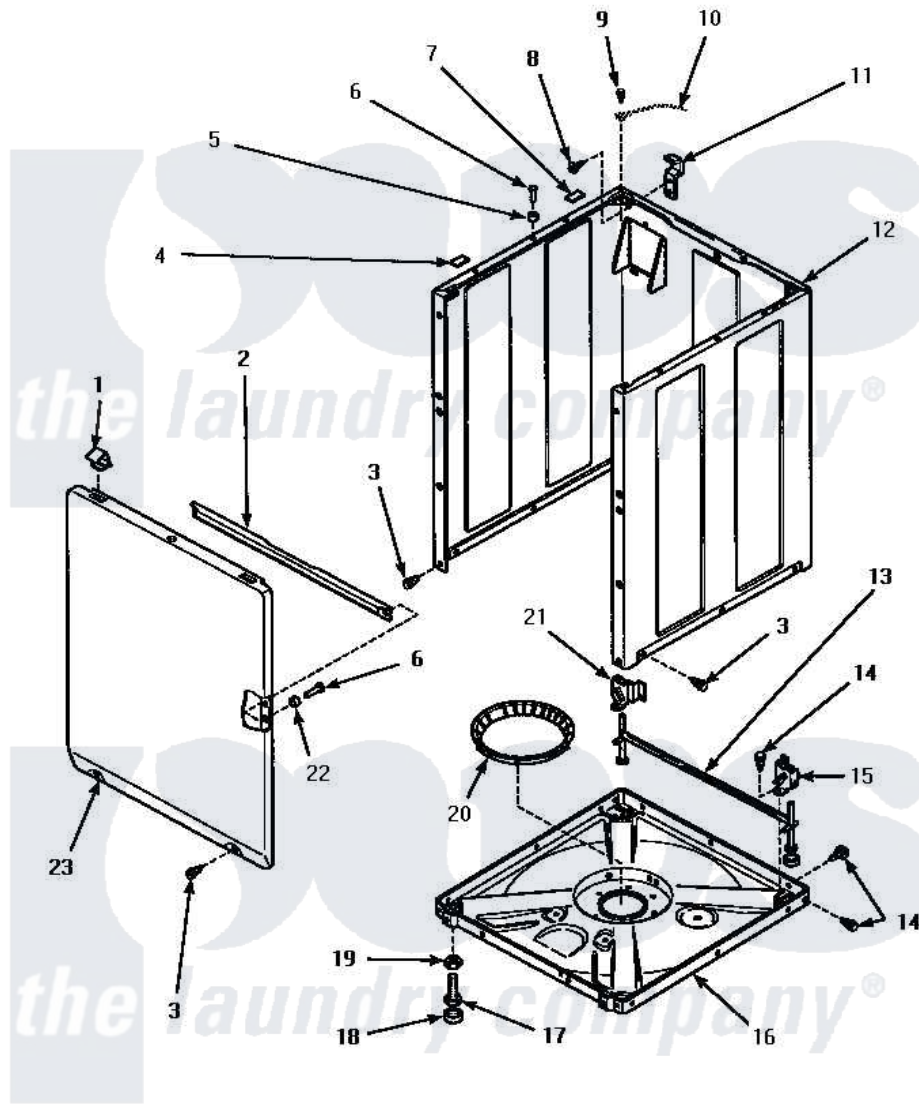

**Amana LW3502W (BOM: P1163201W W) 07 - FRONT PANEL, BASE & CABINET ASSY**

**FRONT PANEL, BASE AND CABINET ASSEMBLY**

Amana [Residential Amana LW3502W \(BOM: P1163201W W\) Washer Parts](#) Parts Diagram 07 - FRONT PANEL, BASE & CABINET ASSY

[Click on the part number to view part](#)

Item	Original Part Number	Replaced By	Status	Part Description
1	<a href="#">35865</a>			Clip, Hold-Down Front Panel
2	Y35097		Not Available	BRACE, FRT PNL
3	27196	<a href="#">27001200</a>		Screw
4	<a href="#">Y56128</a>			Pad, Bumper
5	56079	<a href="#">505187</a>		Locator, Panel
6	32671	<a href="#">Y014874</a>		Screw, Idler Arm And Sleeve
7	<a href="#">36226</a>			Pad, Bumper .25
8	34499		Not Available	SCREW, No.10B X 1/4 TAP IN HX
9	56392		Not Available	SCREW,8-18 X 3/8 TAPPI
10	Y00000000		Not Available	SEE NOTE GROUND WIRE, GREEN
11	<a href="#">Y27103</a>			Hinge, Hold-Down Lug
12	34475WP	<a href="#">38612WP</a>		Kit-Service
"	34475LP	<a href="#">38612LP</a>		Kit Service Cabinet