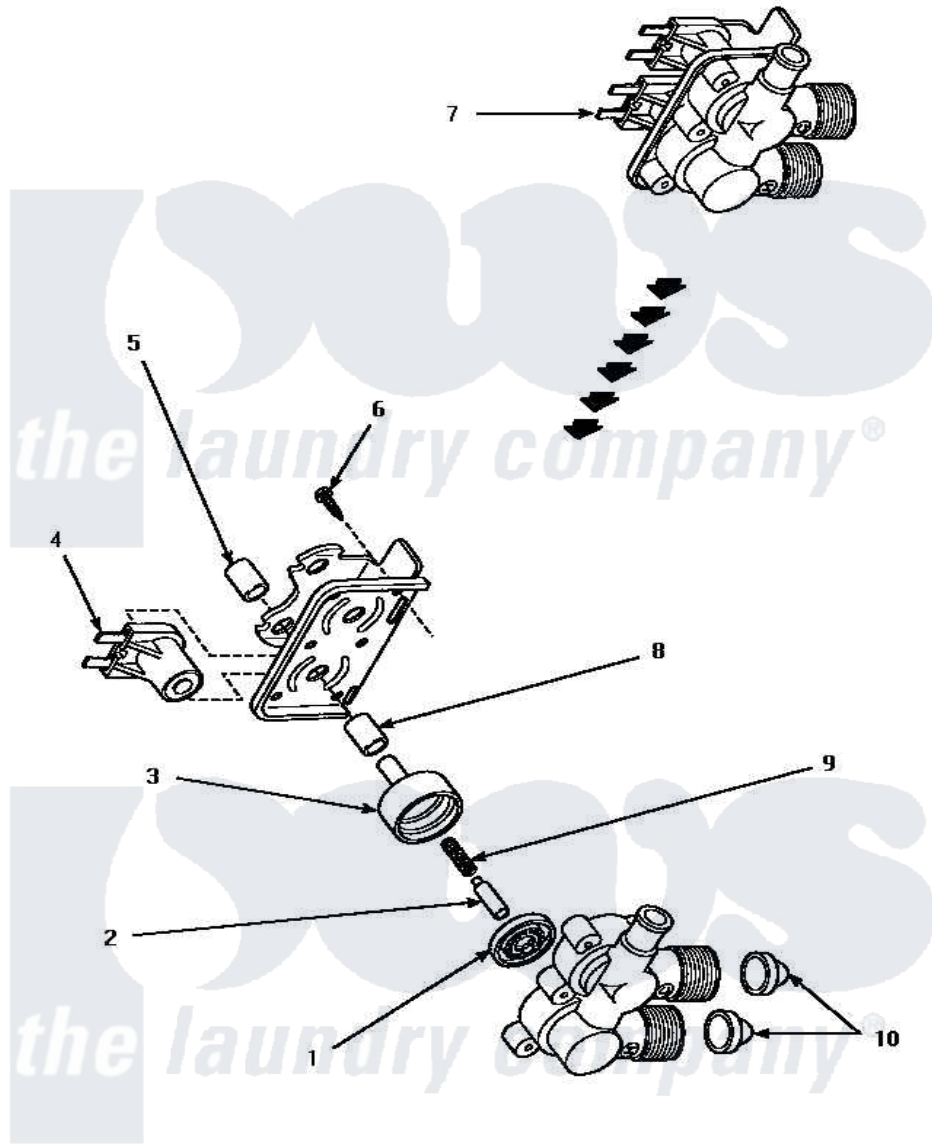

Amana LW3502W (BOM: P1163201W W) 10 - MIXING VALVE ASSY

MIXING VALVE ASSEMBLY

Amana Residential Amana LW3502W (BOM: P1163201W W) Washer Parts Parts Diagram 10 - MIXING VALVE ASSY

[Click on the part number to view part](#)

Item	Original Part Number	Replaced By	Status	Part Description
1	24134		Not Available	DIAPHRAGM
2	24132		Not Available	ARMATURE
3	24130			Guide, Armature
4	33930A	33930		Valve, Mixing
5	24128		Not Available	SLEEVE, LONG
6	25817C		Not Available	SCREW
7	34963	34963P		Valve Mixing Package
8	24129		Not Available	SLEEVE, SHORT
9	23224E		Not Available	SPRING
10	24122	22002960		Strainer, Washer Inlet