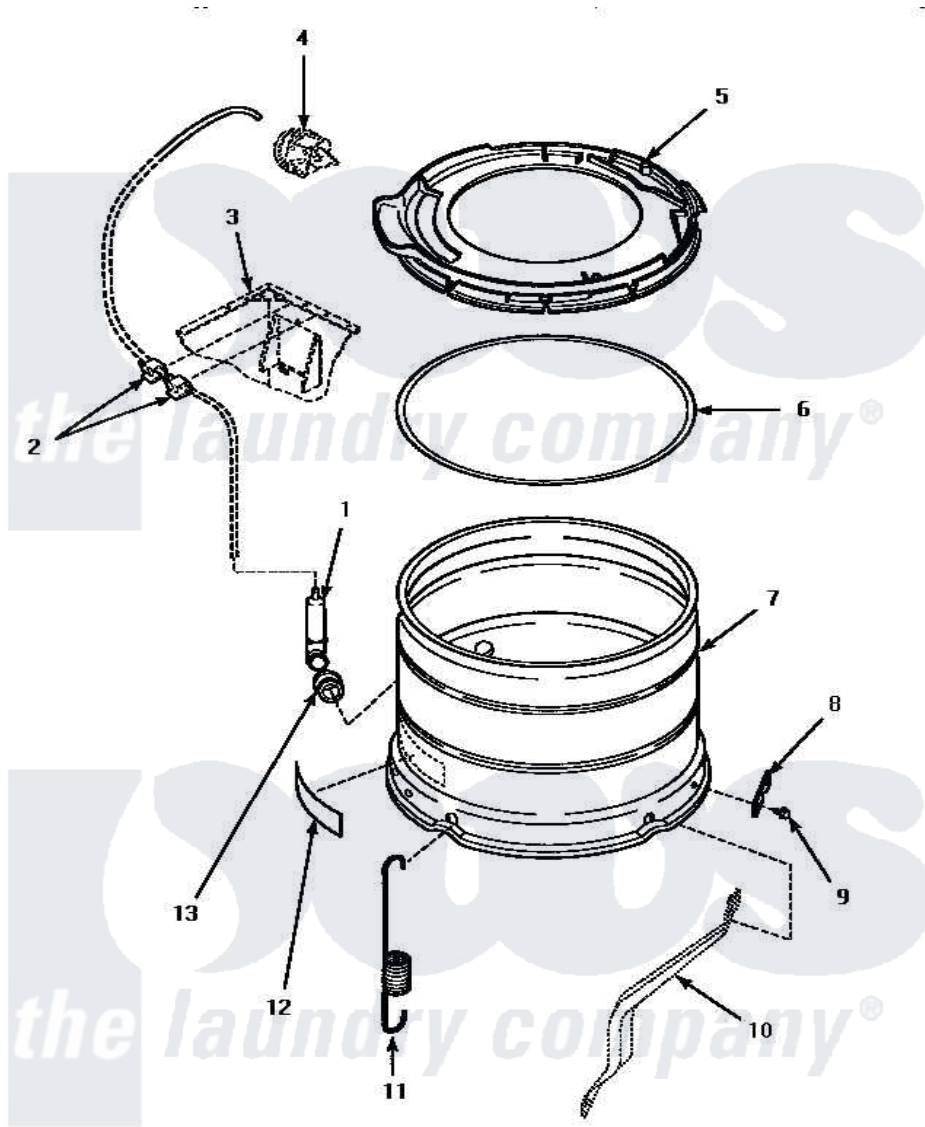

Amana LW3502W (BOM: P1163201W W) 13 - OUTER TUB, COVER & PRESSURE HOSE

OUTER TUB, COVER AND PRESSURE HOSE

Amana Residential Amana LW3502W (BOM: P1163201W W) Washer Parts Parts Diagram 13 - OUTER TUB, COVER & PRESSURE HOSE

Click on the part number to view part

Item	Original Part Number	Replaced By	Status	Part Description
1	30907	40008501		Assembly, Pressure Bulb
2	21036			Clip, Cable
3	Y00000000		Not Available	SEE NOTE CABINET
4	Y00000000		Not Available	SEE NOTE PRESSURE SWITCH
5	36025	36025P		Assembly, Tub Cover and Gasket
6	32857			Gasket, Tub Cover Small
7	34438P			Assembly, Outer Tub
8	27926			Plate, Leg .063
9	35369	40128701		Screw, 5/16-18 X .50
10	Y00000000		Not Available	SEE NOTE SUPPORT LEG
11	35948			Spring, Leg-Large Tub
12	500049		Not Available	STICKER
13	29175	40037801		Grommet