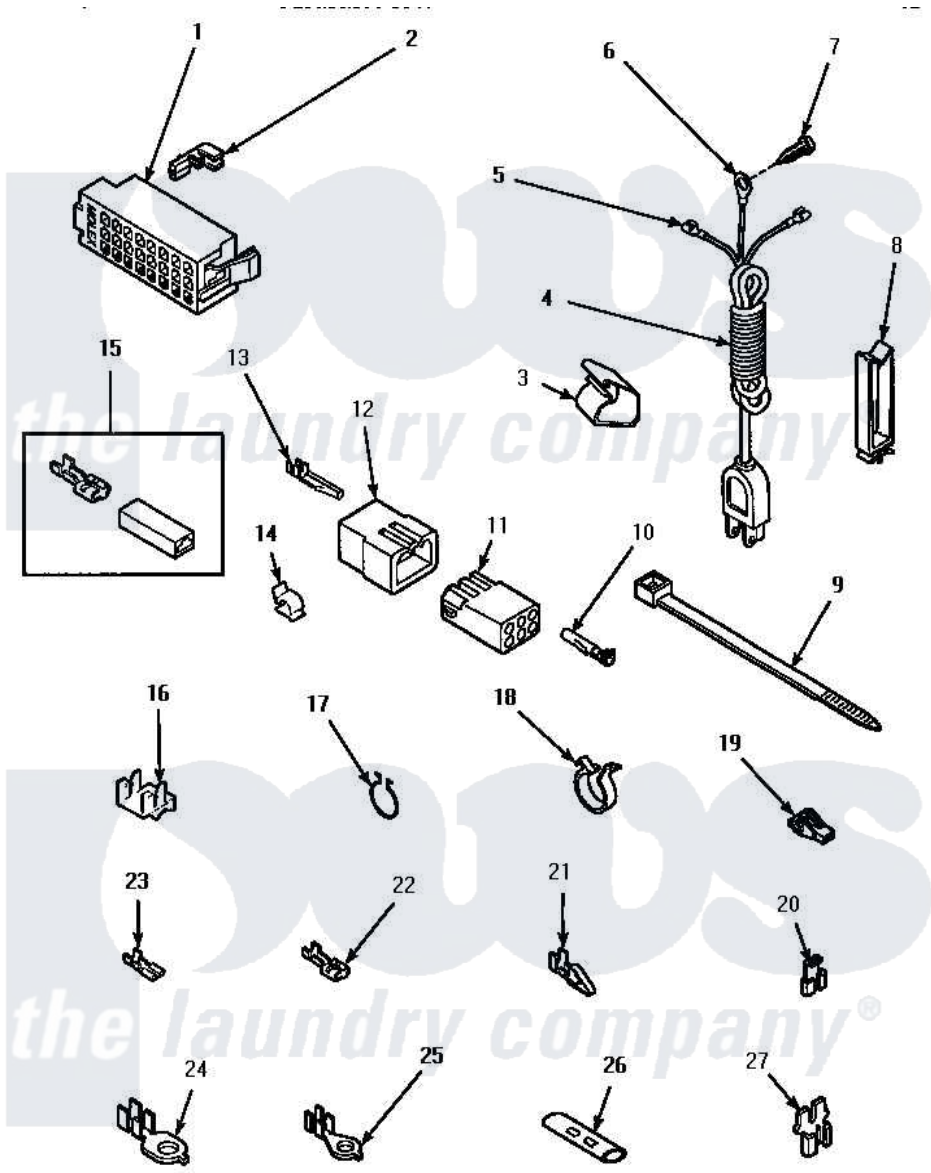

Amana LW3502W (BOM: P1163201W W) 15 - POWER CORD & TERMINALS

POWER CORD AND TERMINALS

Amana Residential Amana LW3502W (BOM: P1163201W W) Washer Parts Parts Diagram 15 - POWER CORD & TERMINALS

Click on the part number to view part

Item	Original Part Number	Replaced By	Status	Part Description
1	34123			Housing, LH -24 Position
"	32746			Housing, RH-24 Positi
2	Y00188			Molex Terminal
3	35521		Not Available	CLIP,HARNESS HOLDER
4	Y34458		Not Available	POWER CORD ALL
5	03673		Not Available	NUT
6	Y00000000		Not Available	SEE NOTE GROUND WIRE, GREEN
7	52909			Screw, 10B-16 X 1/2 HeX
8	36274		Not Available	CLIP, HARNESS
9	36466	M0321209		Tie-Electrical
10	Y00117	5011-XX		093 Female Socket
11	26301			Receptacle, Molex
"	26708			Receptacle, 6 Circuit
"	26163			Receptacle, 9 Circuit

12	23033		Plug, 9 Circuit
"	26302	Not Available	PLUG,1 CIRCUIT
"	23041		Plug, 6 Circuit
13	Y00116		Terminal, Pin-Male
14	21036		Clip, Cable
15	00234	00359	Terminal Ultra Pod 250 X032F
16	Y00161	B5733302	Clip, Ground
17	51291		Clip, Wire
18	61510	504034	Clip, Wire
19	70210	Not Available	INSULATOR,BLUE
20	Y00120		Terminal, Flag-1/4 Fema
21	00220	Not Available	TERMINAL,CRIMP-SINGLE
22	Y00119	Not Available	SPADE TERMINAL(18 GAUGE) (1/4 INCH-(1) 18 GAUGE WIRE)
23	00112		Terminal, Spade-3/16 Fe
24	Y00113	Not Available	TERMINAL,RING-1/4 STUD
25	00110		No.10 18 Gauge Wire
26	21091	Not Available	CONNECTOR TWO 1/4 INCH MALE
27	29673	Not Available	DOUBLE CONNECTOR