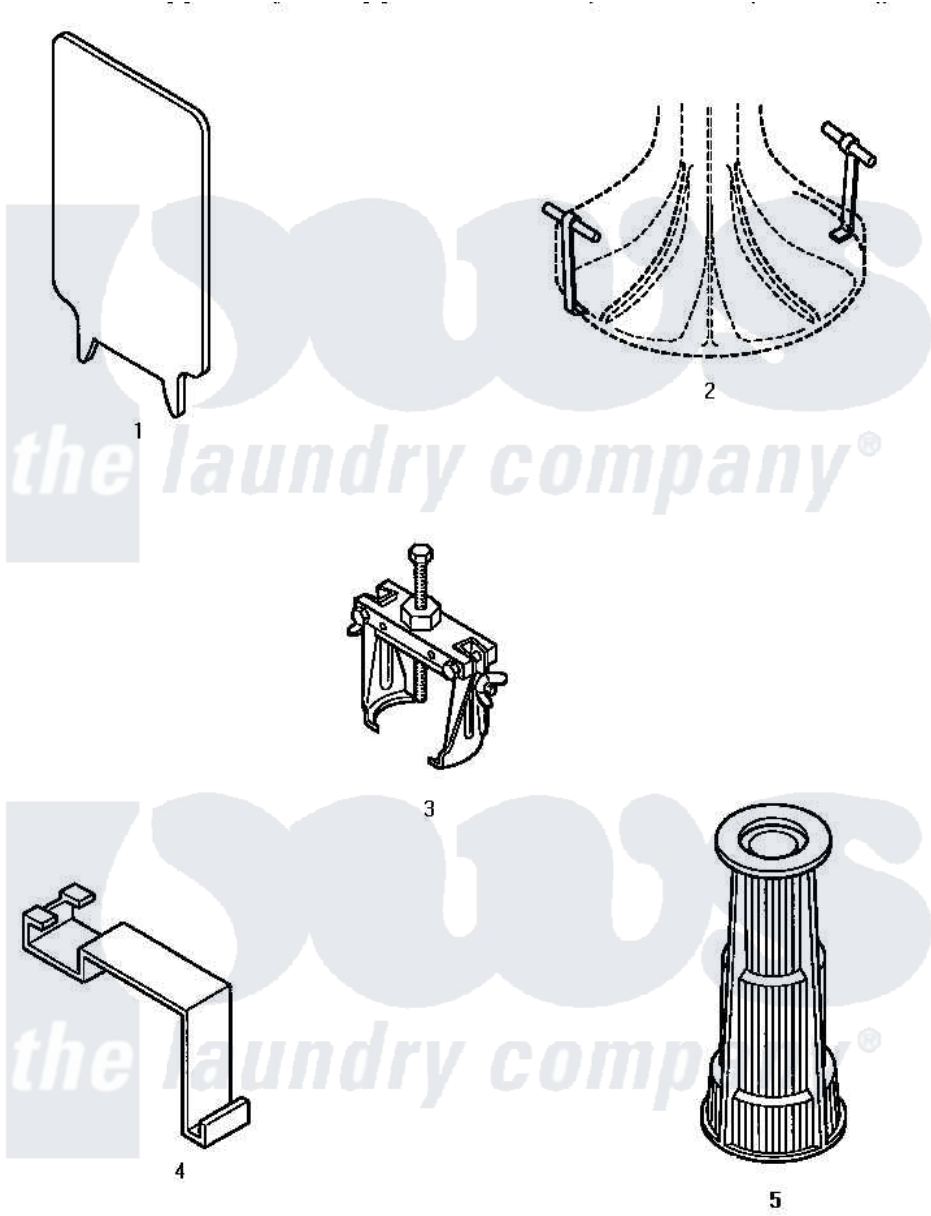

Amana LW3502W (BOM: P1163201W W) 17 - SPECIAL TOOLS

Amana Residential Amana LW3502W (BOM: P1163201W W) Washer Parts Parts Diagram 17 - SPECIAL TOOLS

Click on the part number to view part

Item	Original Part Number	Replaced By	Status	Part Description
1	272P4			Tool, Lid Switch Instal
2	254P4P			Agitator Hooks
3	253P4	294P4		Bell Tool
4	273P4			Tub Cover Gasket Tool
5	274P4	293P4		Seal Tool