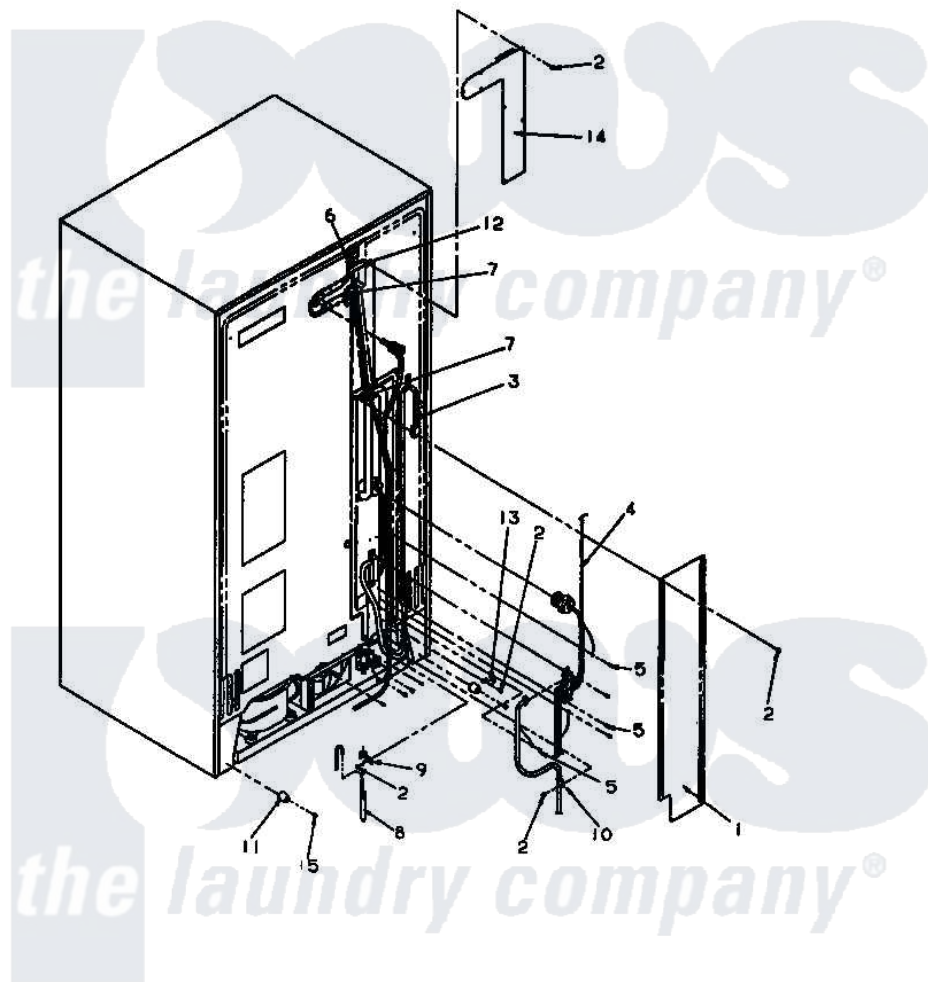

Amana LW3502W2 (BOM: PLW3502W2) 12 - GRAPHIC PANEL, CTRL MTG PLATE AND CTRLS

Back Unit

Amana Residential Amana LW3502W2 (BOM: PLW3502W2) Washer Parts Parts Diagram 12 - GRAPHIC PANEL, CTRL MTG PLATE AND CTRLS

Click on the part number to view part

| Item | Original Part Number | Replaced By | Status | Part Description |
|------|----------------------|---------------------------|---------------|---|
| 3 | 23962 | W10116760 | | Screw |
| 5 | 34904 | 489355 | | Screw, 8 X 1/2 |
| 6 | 501086 | 90767 | | Screw, 8A X 3/8 HeX Washer Head Tapping |
| 8 | 34903 | | Not Available | PANEL, BACK HOOD (USE 37782) |
| 9 | 34902P | | Not Available | TOP |