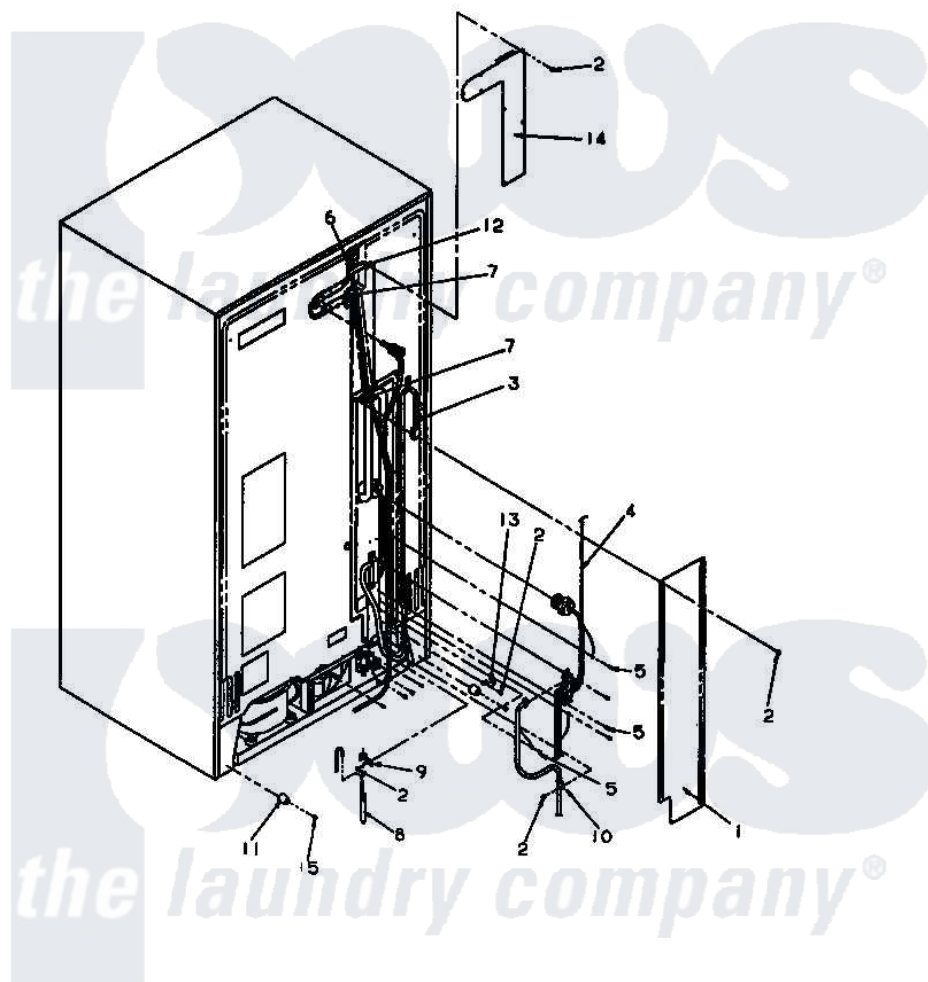

Amana LW3502W2 (BOM: PLW3502W2) 13 - GRAPHIC PANEL, CTRL MTG PLATE AND CTRLS

Back Unit

Amana Residential Amana LW3502W2 (BOM: PLW3502W2) Washer Parts Parts Diagram 13 - GRAPHIC PANEL, CTRL MTG PLATE AND CTRLS

Click on the part number to view part

Item	Original Part Number	Replaced By	Status	Part Description
1	34823		Not Available	COVER, TOP
2	23962	W10116760		Screw
3	Y34826		Not Available	DIFFUSER,LAMP-CLEAR
4	34904	489355		Screw, 8 X 1/2
6	501086	90767		Screw, 8A X 3/8 HeX Washer Head Tapping
7	34815		Not Available	PANEL, END R.H. (BLK)
8	34903		Not Available	PANEL, BACK HOOD (USE 37782)
9	34902P		Not Available	TOP
10	34821		Not Available	CONTROL MOUNTING PLATE
14	34816			Panel, End