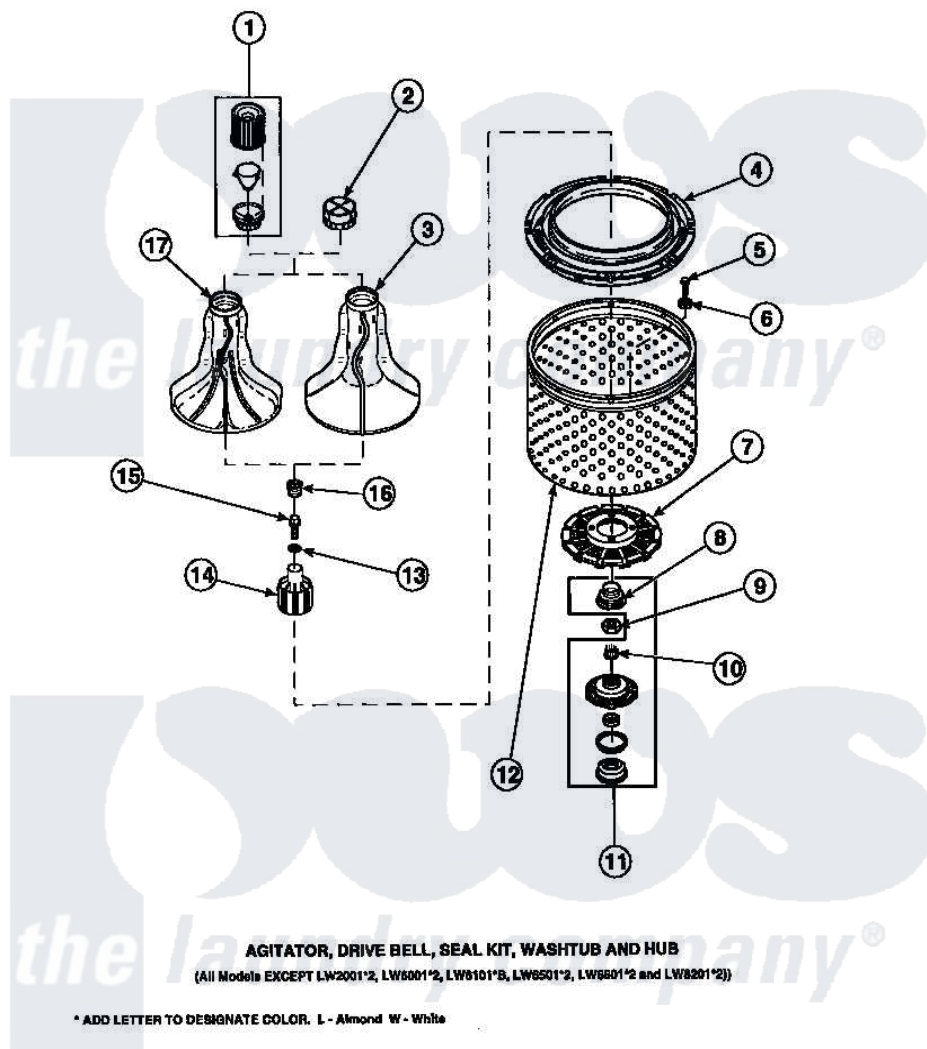

**Amana LW3502W2 (BOM: PLW3502W2 A) 03 - AGITATOR/DRIVE BELL/SEAL KIT/TUB & HUB**

Amana Residential Amana LW3502W2 (BOM: PLW3502W2 A) Washer Parts Parts Diagram 03 - AGITATOR/DRIVE BELL/SEAL KIT/TUB & HUB  
 Click on the part number to view part

Item	Original Part Number	Replaced By	Status	Part Description
1	36542	<a href="#">40002101W</a>		Assembly, Fabric Softner
2	<a href="#">36515</a>			Cap, Agitator
3	36507	<a href="#">40000501W</a>		Agitator, Flex Vane
4	<a href="#">35035</a>			Guard, Clothes
5	27202	<a href="#">W10116787</a>		Screw
6	<a href="#">28094</a>			Gasket
7	32998	<a href="#">39371</a>		Filter Lin
8	36425	<a href="#">40016101</a>		Seal, Bell Drive
9	Y29220	<a href="#">40016301</a>		Nut, Lock
10	29728	<a href="#">40008301</a>		Insert, Spline
11	495P3	<a href="#">R9900552</a>		Hub And Seal
12	33501P	<a href="#">R9900144</a>		Kit- Wash
13	<a href="#">36472</a>			O-Ring
14	36443P	<a href="#">R9900189</a>		Kit, Drive Bell And Seal
15	34288	<a href="#">40065102</a>		Screw, Shoulder 1/4