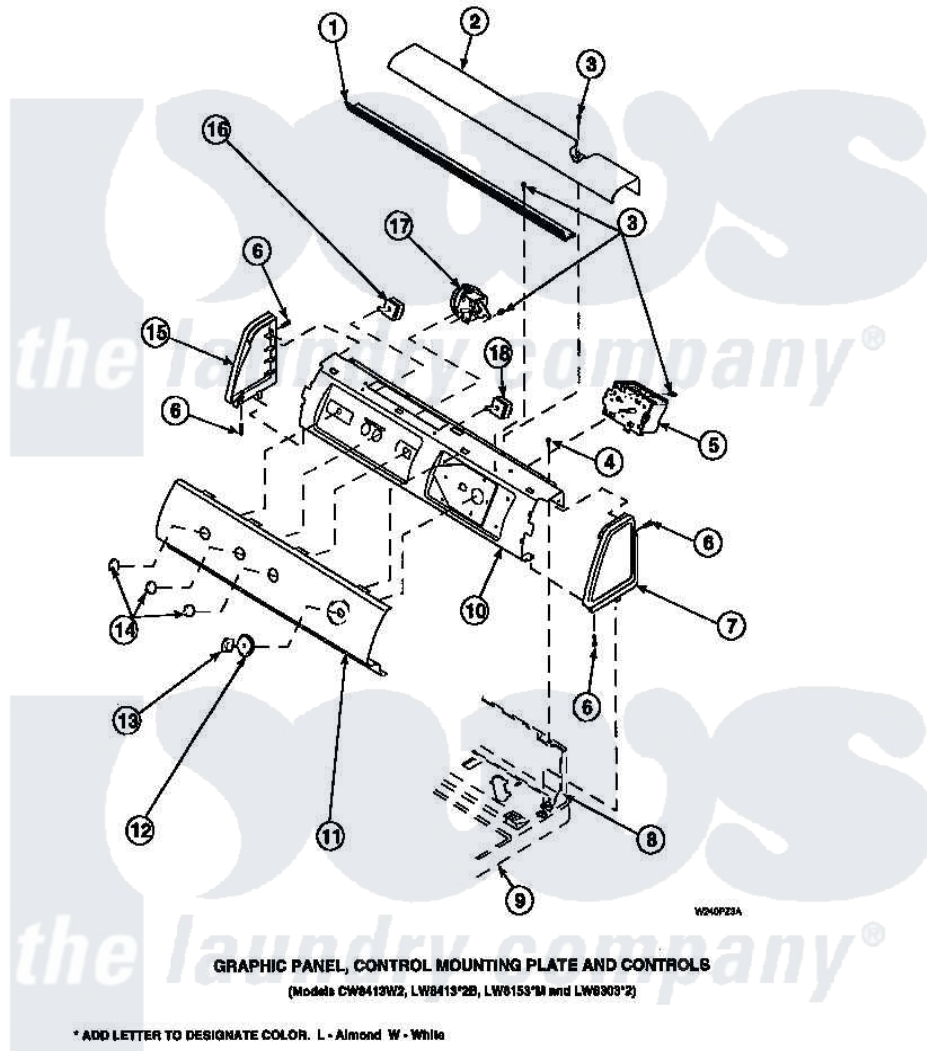

Amana LW3502W2 (BOM: PLW3502W2 A) 11 - GRAPHIC PANEL, CTRL MTG PLATE AND CTRLS

Amana Residential Amana LW3502W2 (BOM: PLW3502W2 A) Washer Parts Parts Diagram 11 - GRAPHIC PANEL, CTRL MTG PLATE AND CTRLS
 Click on the part number to view part

Item	Original Part Number	Replaced By	Status	Part Description
1	Y34826		Not Available	DIFFUSER,LAMP-CLEAR
3	23962	W10116760		Screw
4	34904	489355		Screw, 8 X 1/2
5	36607			Timer, 4 Cycle
6	501086	90767		Screw, 8A X 3/8 HeX Washer Head Tapping
8	34903		Not Available	PANEL, BACK HOOD (USE 37782)
9	34902P		Not Available	TOP
10	34821		Not Available	CONTROL MOUNTING PLATE
11	36611		Not Available	PANEL, GRAPHICS
17	36045	40055101		Switch, Pressure