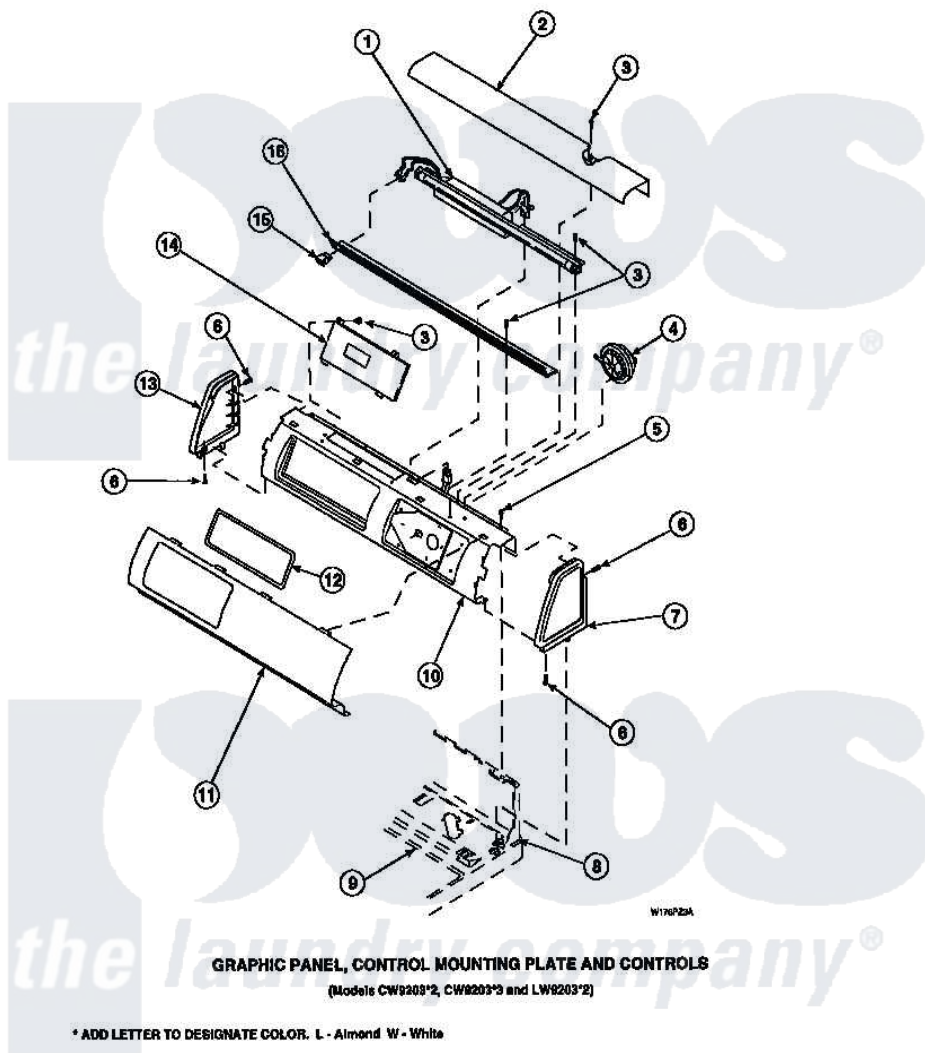

**Amana LW3502W2 (BOM: PLW3502W2 A) 12 - GRAPHIC PANEL, CTRL
MTG PLATE AND CTRLS**

Amana [Residential Amana LW3502W2 \(BOM: PLW3502W2 A\) Washer Parts](#) Parts Diagram 12 - GRAPHIC PANEL, CTRL MTG PLATE AND CTRLS
Click on the part number to view part

Item	Original Part Number	Replaced By	Status	Part Description
3	23962	W10116760		Screw
5	34904	489355		Screw, 8 X 1/2
6	501086	90767		Screw, 8A X 3/8 HeX Washer Head Tapping
8	34903		Not Available	PANEL, BACK HOOD (USE 37782)
9	34902P		Not Available	TOP