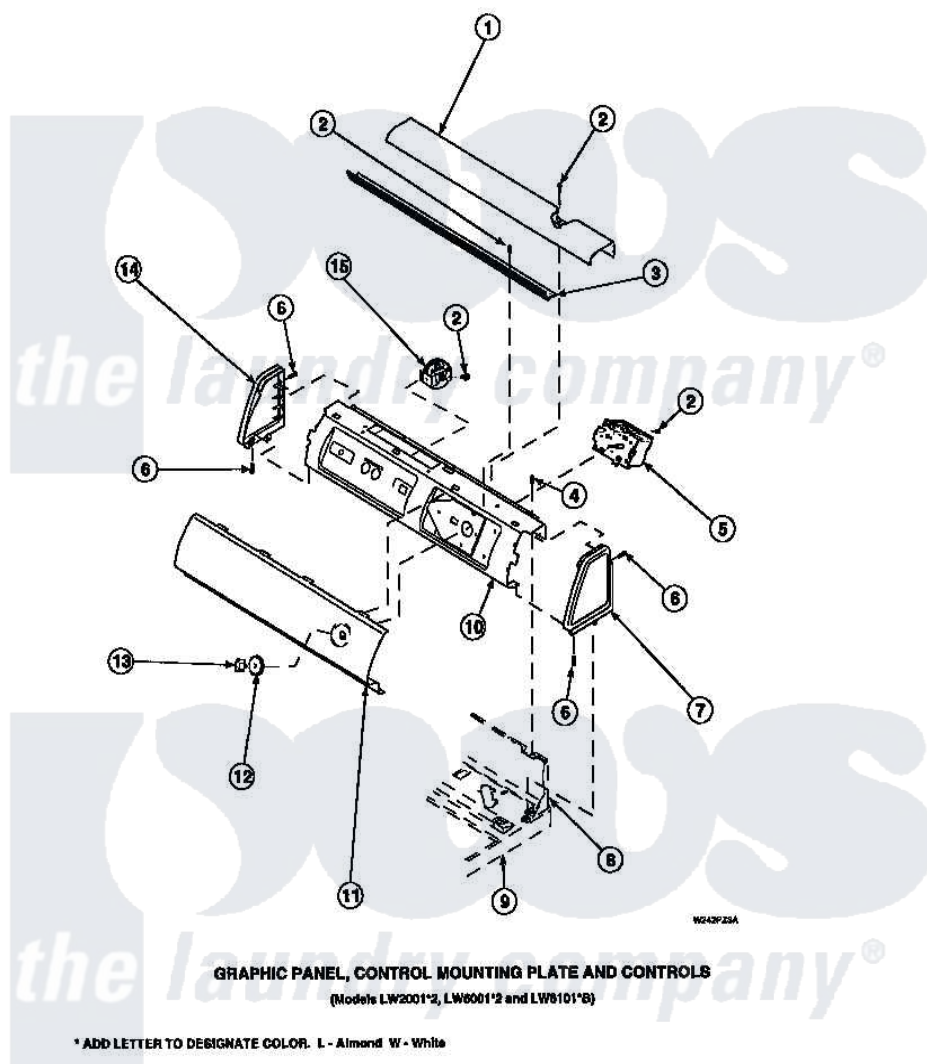

Amana LW3502W2 (BOM: PLW3502W2 A) 13 - GRAPHIC PANEL, CTRL
MTG PLATE AND CTRLS

Amana Residential Amana LW3502W2 (BOM: PLW3502W2 A) Washer Parts Parts Diagram 13 - GRAPHIC PANEL, CTRL MTG PLATE AND CTRLS
Click on the part number to view part

Item	Original Part Number	Replaced By	Status	Part Description
1	34823		Not Available	COVER, TOP
2	23962	W10116760		Screw
3	Y34826		Not Available	DIFFUSER,LAMP-CLEAR
4	34904	489355		Screw, 8 X 1/2
6	501086	90767		Screw, 8A X 3/8 HeX Washer Head Tapping
7	34815		Not Available	PANEL, END R.H. (BLK)
8	34903		Not Available	PANEL, BACK HOOD (USE 37782)
9	34902P		Not Available	TOP
10	34821		Not Available	CONTROL MOUNTING PLATE
12	33817		Not Available	ASSY,TIMER SKIRT-BLACK
13	33897			Knob, Timer-Washer-Blac
14	34816			Panel, End