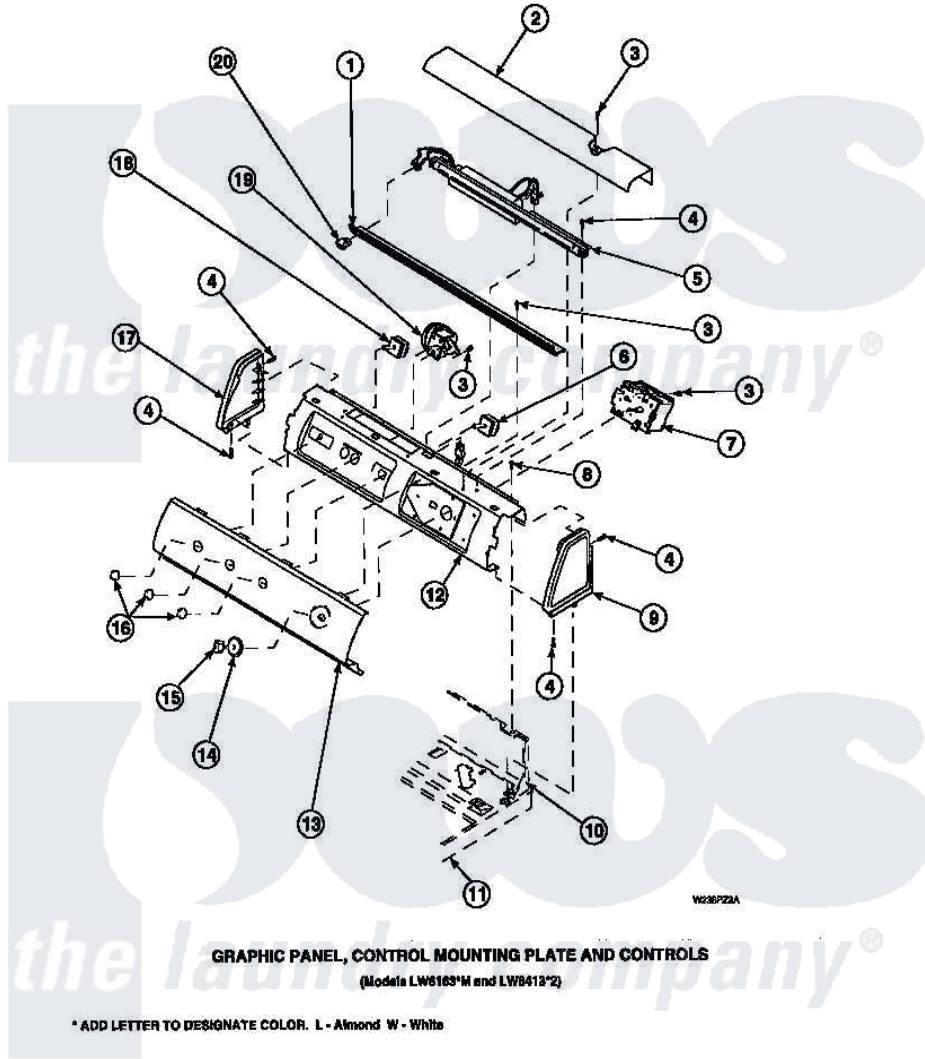

Amana LW3502W2 (BOM: PLW3502W2 A) 16 - GRAPHIC PANEL, CTRL MTG PLATE AND CTRLS

Amana Residential Amana LW3502W2 (BOM: PLW3502W2 A) Washer Parts Parts Diagram 16 - GRAPHIC PANEL, CTRL MTG PLATE AND CTRLS
Click on the part number to view part

Item	Original Part Number	Replaced By	Status	Part Description
3	23962	W10116760		Screw
4	501086	90767		Screw, 8A X 3/8 HeX Washer Head Tapping
8	34904	489355		Screw, 8 X 1/2
10	34903		Not Available	PANEL, BACK HOOD (USE 37782)
11	34902P		Not Available	TOP
12	34821		Not Available	CONTROL MOUNTING PLATE
19	36045	40055101		Switch, Pressure