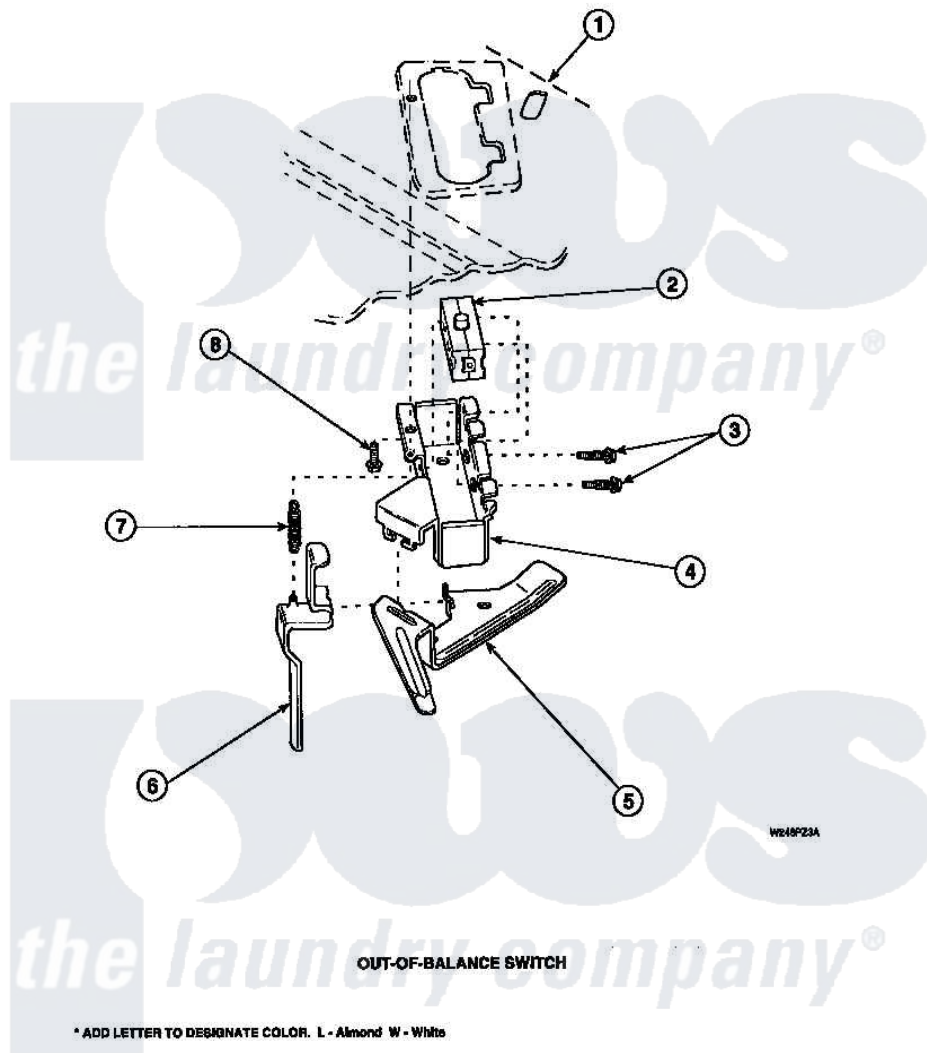

Amana LW3502W2 (BOM: PLW3502W2 A) 22 - OUT-OF-BALANCE SWITCH

Amana Residential Amana LW3502W2 (BOM: PLW3502W2 A) Washer Parts Parts Diagram 22 - OUT-OF-BALANCE SWITCH

Click on the part number to view part

Item	Original Part Number	Replaced By	Status	Part Description
1	34902P		Not Available	TOP
2	33445	27001095		Switch, Lid
3	36510			Screw
4	36497P			Kit, Switch Holder
5	33441			Arm, Actuator
6	33442			Lever, Unbalanced Load
7	33443			Spring
8	23962	W10116760		Screw