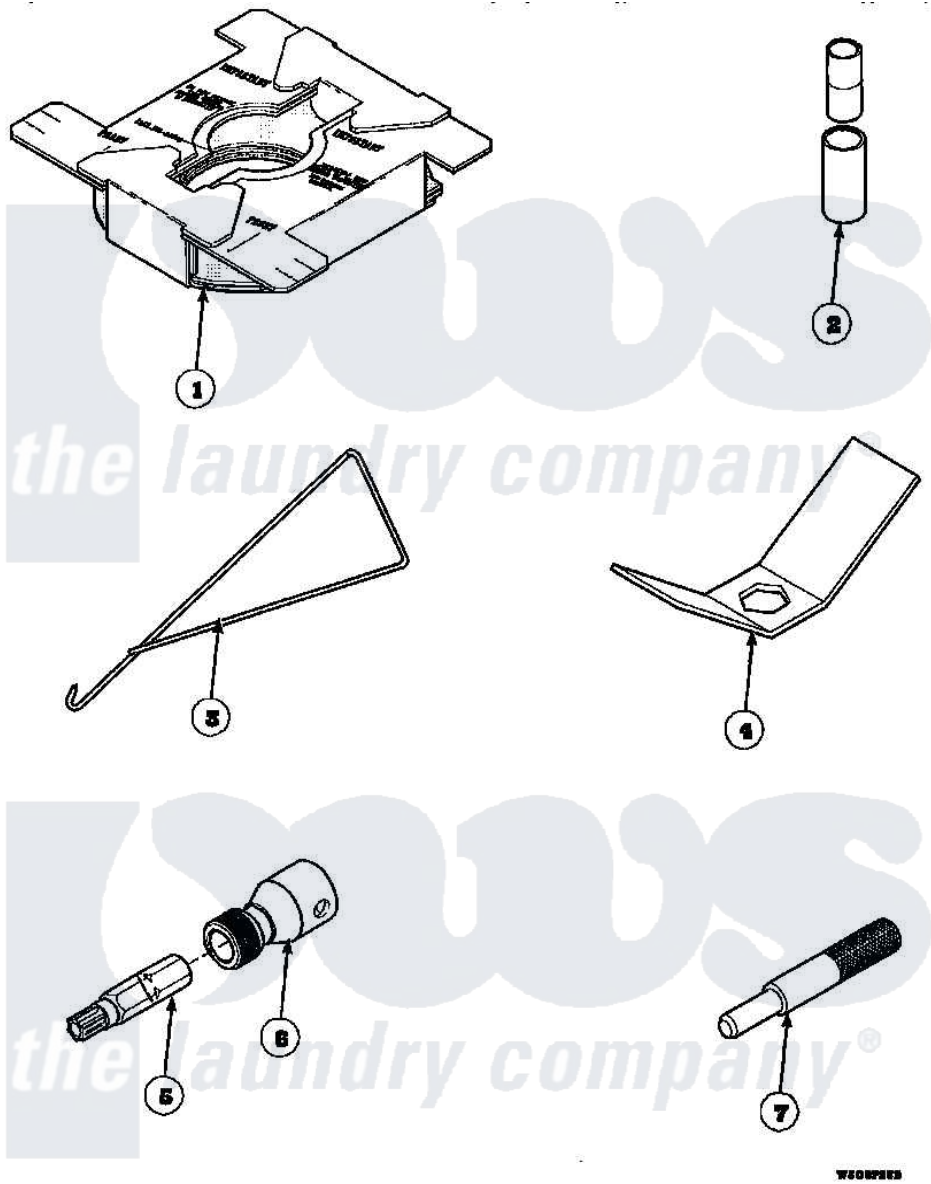

Amana LW3502W2 (BOM: PLW3502W2 A) 24 - SPECIAL TOOLS

Amana Residential Amana LW3502W2 (BOM: PLW3502W2 A) Washer Parts Parts Diagram 24 - SPECIAL TOOLS
 Click on the part number to view part

Item	Original Part Number	Replaced By	Status	Part Description
1	36926		Not Available	BRACE, SHIPPING
2	242P4			Installer, Spring
3	289P4	321P4		Hook, Spring
4	237P4	306P4		Hex Wrench
5	282P4			T25 Tamper Resistant Bit
6	24161			Torx Bit Holder
7	305P4		Not Available	TOOL, TRANSMISSION PI
NI	555P3	725P3		Kit