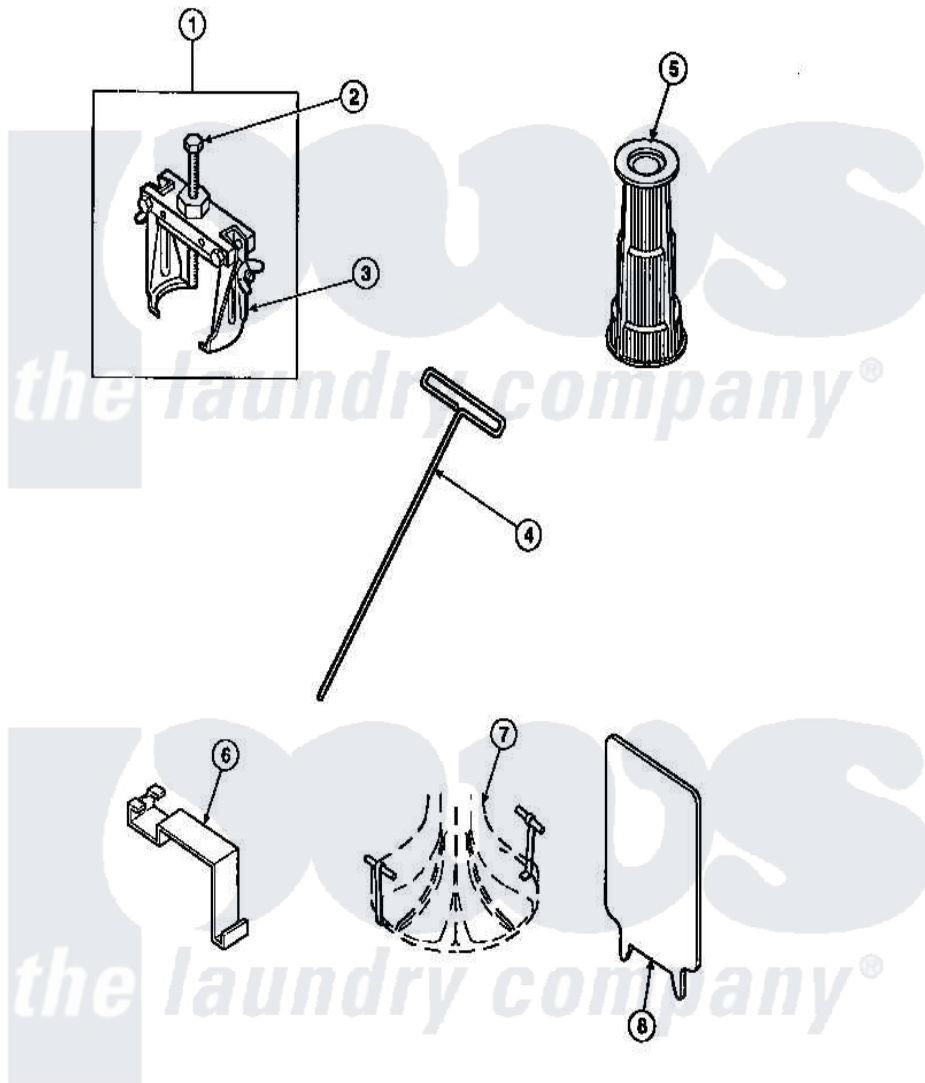

Amana LW3502W2 (BOM: PLW3502W2 A) 25 - SPECIAL TOOLS

Amana Residential Amana LW3502W2 (BOM: PLW3502W2 A) Washer Parts Parts Diagram 25 - SPECIAL TOOLS

[Click on the part number to view part](#)

Item	Original Part Number	Replaced By	Status	Part Description
1	294P4			Bell Tool
2	294P4B			Drive Bell Bolt
3	294P4A			Jaw, Drive Bell Tool
4	291P4		Not Available	WRENCH, T - ALLEN
5	293P4			Seal Tool
6	273P4			Tub Cover Gasket Tool
7	254P4P			Agitator Hooks
8	272P4			Tool, Lid Switch Instal
NI	555P3	725P3		Kit