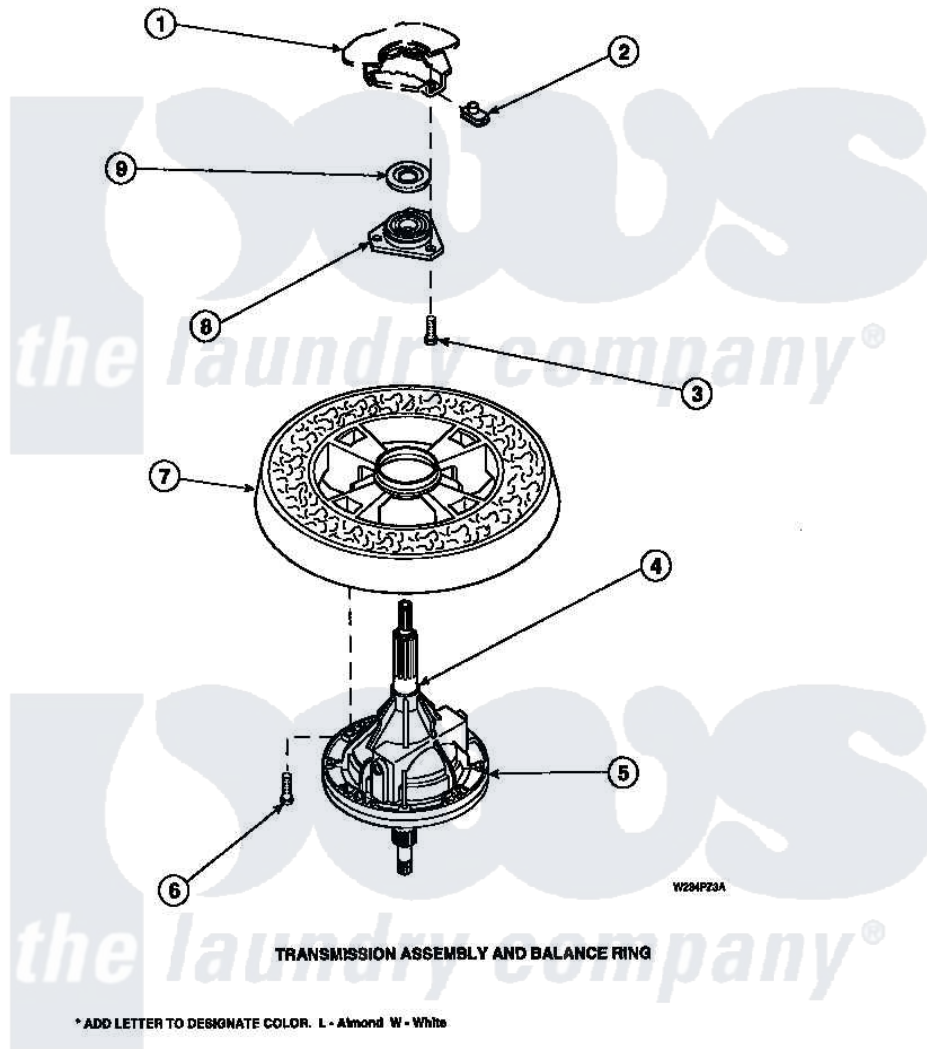

# Amana LW3502W2 (BOM: PLW3502W2 A) 27 - TRANSMISSION ASSY AND BALANCE RING

Amana Residential Amana LW3502W2 (BOM: PLW3502W2 A) Washer Parts Parts Diagram 27 - TRANSMISSION ASSY AND BALANCE RING  
 Click on the part number to view part

Item	Original Part Number	Replaced By	Status	Part Description
1	<a href="#">34438P</a>			Assembly, Outer Tub
2	<a href="#">27222</a>			Nut, Retainer 5/16-18
3	36991	<a href="#">3400500</a>		Bolt, 3405245 5/16-18 X 3/4
4	<a href="#">27604P</a>			Never-Seeze 1 Oz Tube
5	<a href="#">34526P</a>			Assembly, Transmission
6	37047		Not Available	SCREW, CAP
7	34731		Not Available	ASSY,BALANCE RING-COMPL
8	27182	<a href="#">40004201P</a>		Main Bearing Assembly
9	<a href="#">27187</a>			Flinger