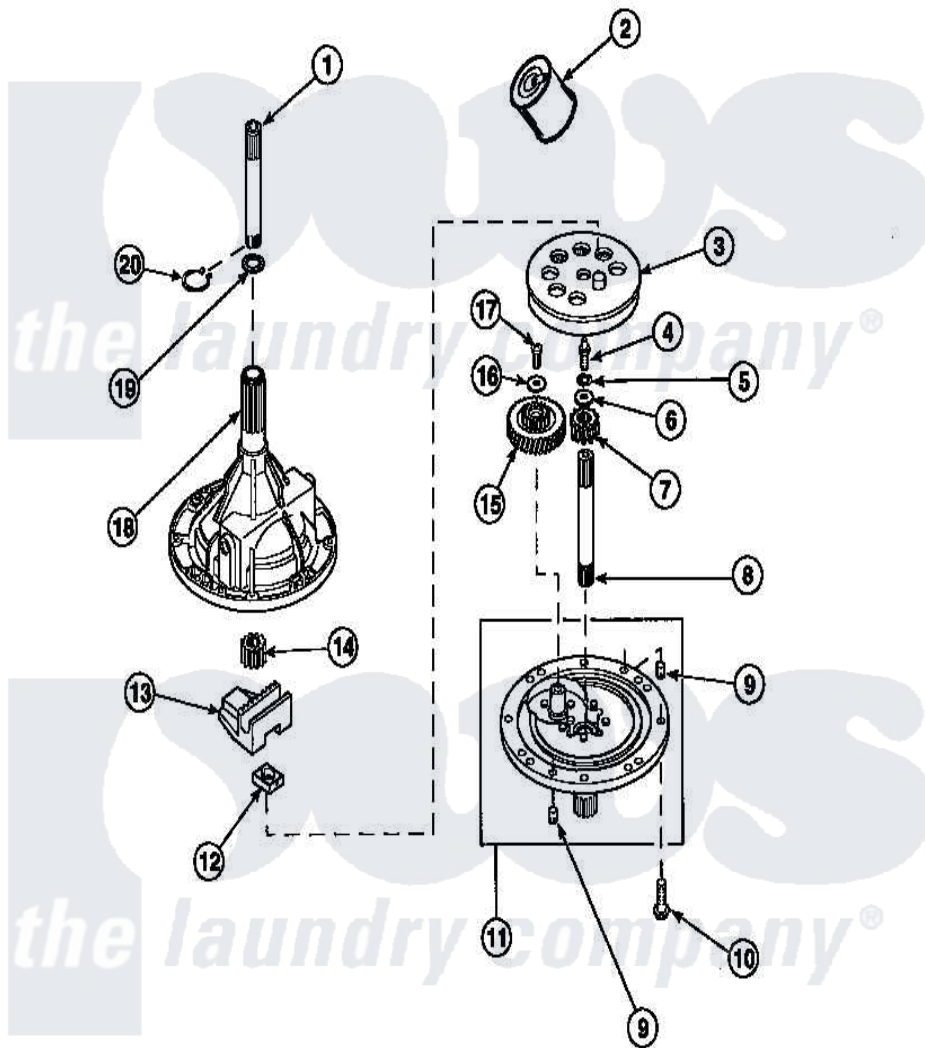

Amana LW3502W2 (BOM: PLW3502W2 B) 01 - 34526P TRANSMISSION ASSY

Amana Residential Amana LW3502W2 (BOM: PLW3502W2 B) Washer Parts Parts Diagram 01 - 34526P TRANSMISSION ASSY

[Click on the part number to view part](#)

Item	Original Part Number	Replaced By	Status	Part Description
1	Y36570			Shaft, Output
2	27243P			Oil, CW Transmission F-
3	26577			Assembly, Gear And Stud
4	27030		Not Available	SCREW, 1/4-20 SPECIAL
5	21456			Lockwasher, 1/4 Intshkp
6	26509	40041501		Washer
7	36562			Pinion, Drive
8	34853			Shaft, Input
9	27172			Pin, Dowel
10	32814		Not Available	SCREW, 1/4-20X7/8 SERRA
11	38290			Assembly, Cover
12	26493			Slide
13	Y31526			Rack
14	27003			Pinion, Agitator
15	29161			Gear, Reduction

16	29260	Not Available	WASHER
17	29273		Screw, 1/4-20 X 3/8
18	33223	Not Available	ASSY, TRANSMISSION CASE
19	35092		Washer, 3628id X 1.00 X .056
20	27197		Ring, Retaining
NI	37577P	Not Available	SEALANT