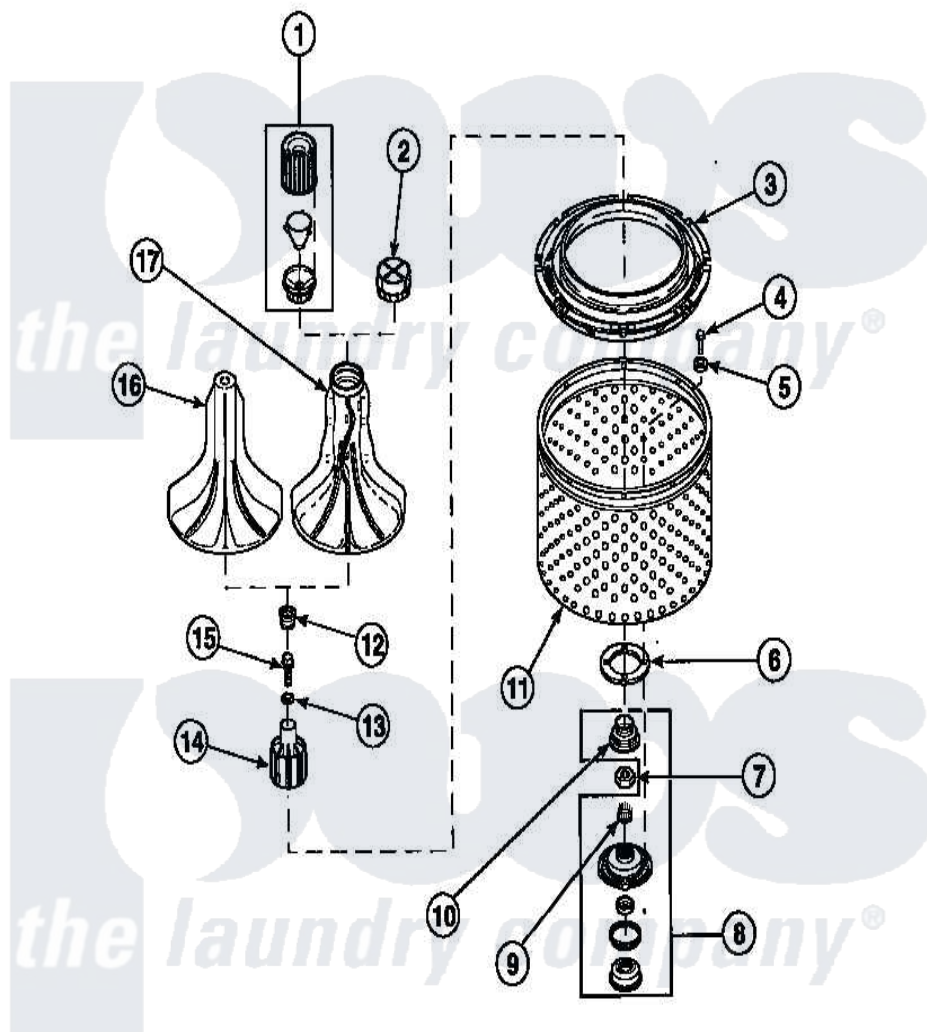

Amana LW3502W2 (BOM: PLW3502W2 B) 02 - AGITATOR/DRIVE BELL/SEAL KIT/TUB & HUB

Amana Residential Amana LW3502W2 (BOM: PLW3502W2 B) Washer Parts Parts Diagram 02 - AGITATOR/DRIVE BELL/SEAL KIT/TUB & HUB
 Click on the part number to view part

Item	Original Part Number	Replaced By	Status	Part Description
1	36542	40002101W		Assembly, Fabric Softner
2	36515			Cap, Agitator
3	35035			Guard, Clothes
4	27202	W10116787		Screw
5	28094			Gasket
7	Y29220	40016301		Nut, Lock
9	29728	40008301		Insert, Spline
10	36425	40016101		Seal, Bell Drive
12	36511	40008401		Plug, Bell
13	36472			O-Ring
15	34288	40065102		Screw, Shoulder 1/4
16	33513			Agitator, Short-Coin