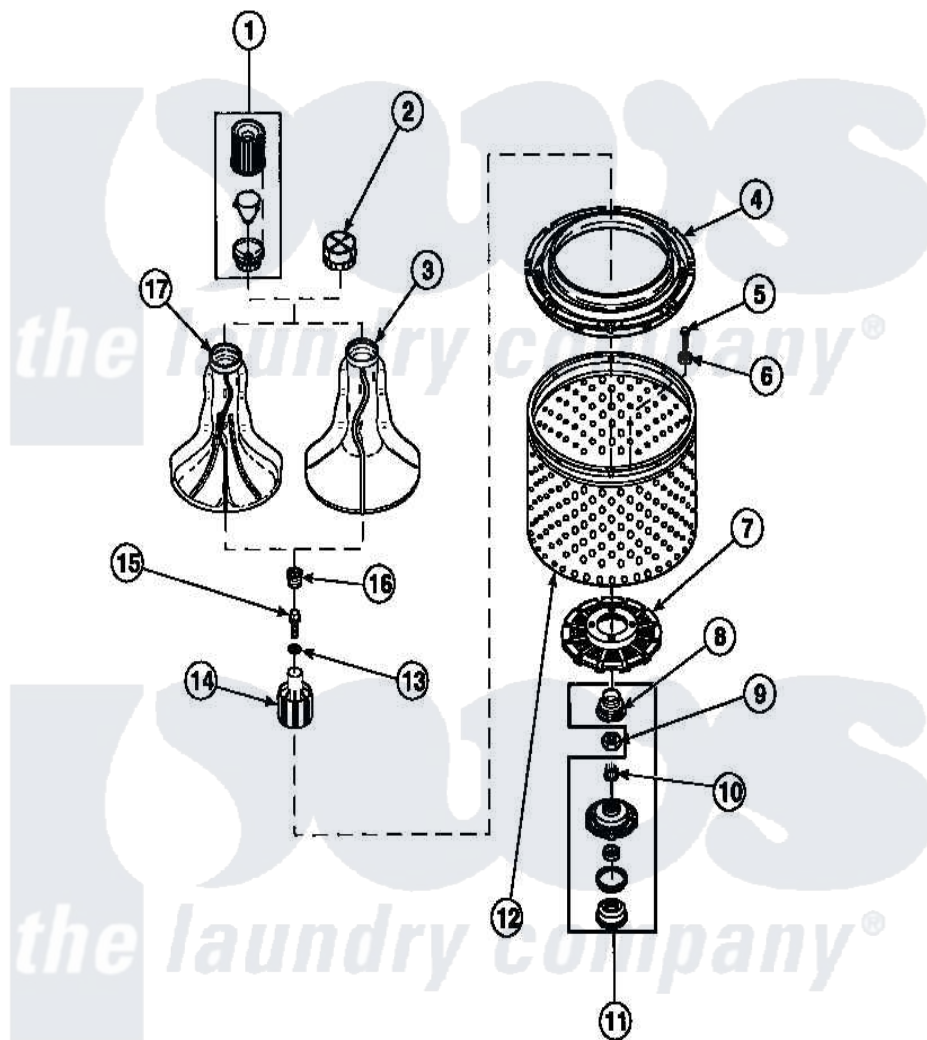

Amana LW3502W2 (BOM: PLW3502W2 B) 03 - AGITATOR/DRIVE BELL/SEAL KIT/TUB & HUB

Amana Residential Amana LW3502W2 (BOM: PLW3502W2 B) Washer Parts Parts Diagram 03 - AGITATOR/DRIVE BELL/SEAL KIT/TUB & HUB
 Click on the part number to view part

Item	Original Part Number	Replaced By	Status	Part Description
1	36542	40002101W		Assembly, Fabric Softner
2	36515			Cap, Agitator
3	36507	40000501W		Agitator, Flex Vane
4	35035			Guard, Clothes
5	27202	W10116787		Screw
6	28094			Gasket
7	32998	39371		Filter Lin
8	36425	40016101		Seal, Bell Drive
9	Y29220	40016301		Nut, Lock
10	29728	40008301		Insert, Spline
11	495P3	R9900552		Hub And Seal
12	33501P	R9900144		Kit- Wash
13	36472			O-Ring
14	36443P	R9900189		Kit, Drive Bell And Seal
15	34288	40065102		Screw, Shoulder 1/4