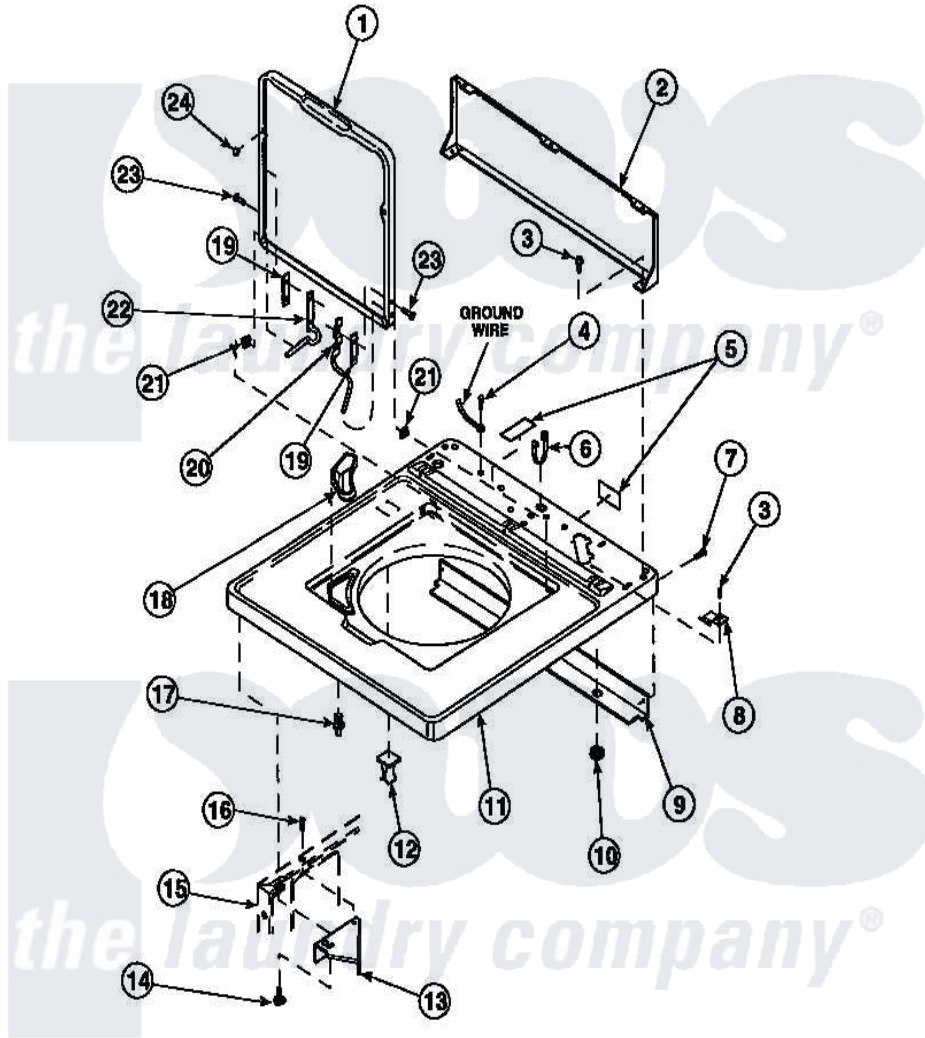

Amana LW3502W2 (BOM: PLW3502W2 B) 05 - CAB TOP/LOADING DR & CTRL HOOD REAR PAN

Amana Residential Amana LW3502W2 (BOM: PLW3502W2 B) Washer Parts Parts Diagram 05 - CAB TOP/LOADING DR & CTRL HOOD REAR PAN
 Click on the part number to view part

Item	Original Part Number	Replaced By	Status	Part Description
2	34903		Not Available	PANEL, BACK HOOD (USE 37782)
3	23962	W10116760		Screw
4	52909			Screw, 10B-16 X 1/2 HeX
6	21903	211881		Grommet, Cord Part Not Used-Gas Models Only
7	27196	27001200		Screw
8	35887	40063901		Clip, Hold Down
11	34902P		Not Available	TOP
12	36519		Not Available	CLIP
13	36034			Bracket, Director-Module
14	Y31644	27001200		Screw
15	34475P		Not Available	CABINET
16	36035		Not Available	SCREW,8-18X3/8 PHIL FLT HD
17	56534			Barrel, Support