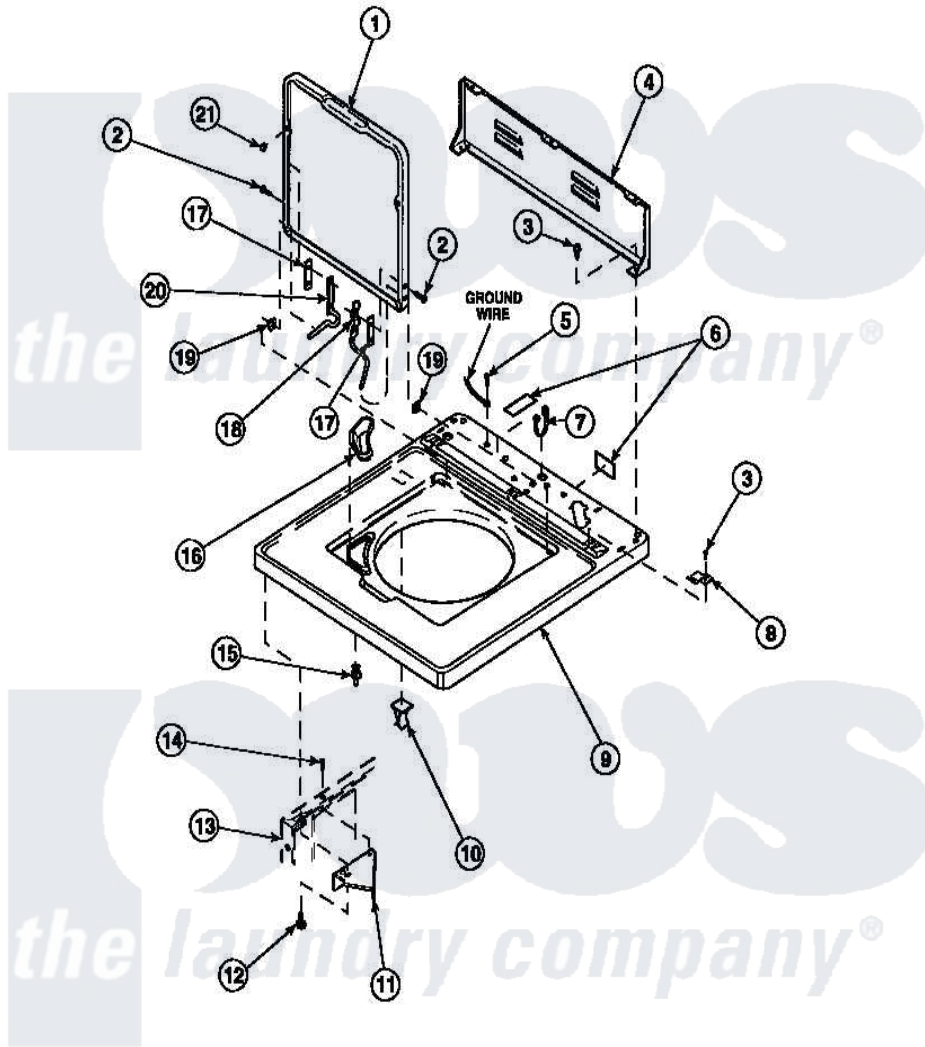

Amana LW3502W2 (BOM: PLW3502W2 B) 06 - CAB TOP/LOADING DR & CTRL HOOD REAR PAN

Amana Residential Amana LW3502W2 (BOM: PLW3502W2 B) Washer Parts Parts Diagram 06 - CAB TOP/LOADING DR & CTRL HOOD REAR PAN
 Click on the part number to view part

Item	Original Part Number	Replaced By	Status	Part Description
1	33541P		Not Available	LID
2	34337	W10119828		Screw, Lid Hinge Mounting
3	23962	W10116760		Screw
4	34903		Not Available	PANEL, BACK HOOD (USE 37782)
5	52909			Screw, 10B-16 X 1/2 HeX
6	24903		Not Available	STICKER,DISCONNECT POW
7	21903	211881		Grommet, Cord Part Not Used-Gas Models Only
8	35887	40063901		Clip, Hold Down
9	34902P		Not Available	TOP
10	36519		Not Available	CLIP
11	36034			Bracket, Director-Module
12	Y31644	27001200		Screw
13	34475P		Not Available	CABINET

14	36035	Not Available	SCREW,8-18X3/8 PHIL FLT HD
15	56534		Barrel, Support
16	34776	Not Available	DISPENSER,BLEACH
17	34338		Gasket, Hinge
18	36437		Hinge, Lid R
19	33446	4008201	Bushing, Hinge
20	36513		Hinge, Left
21	21685	40038001	Bumper