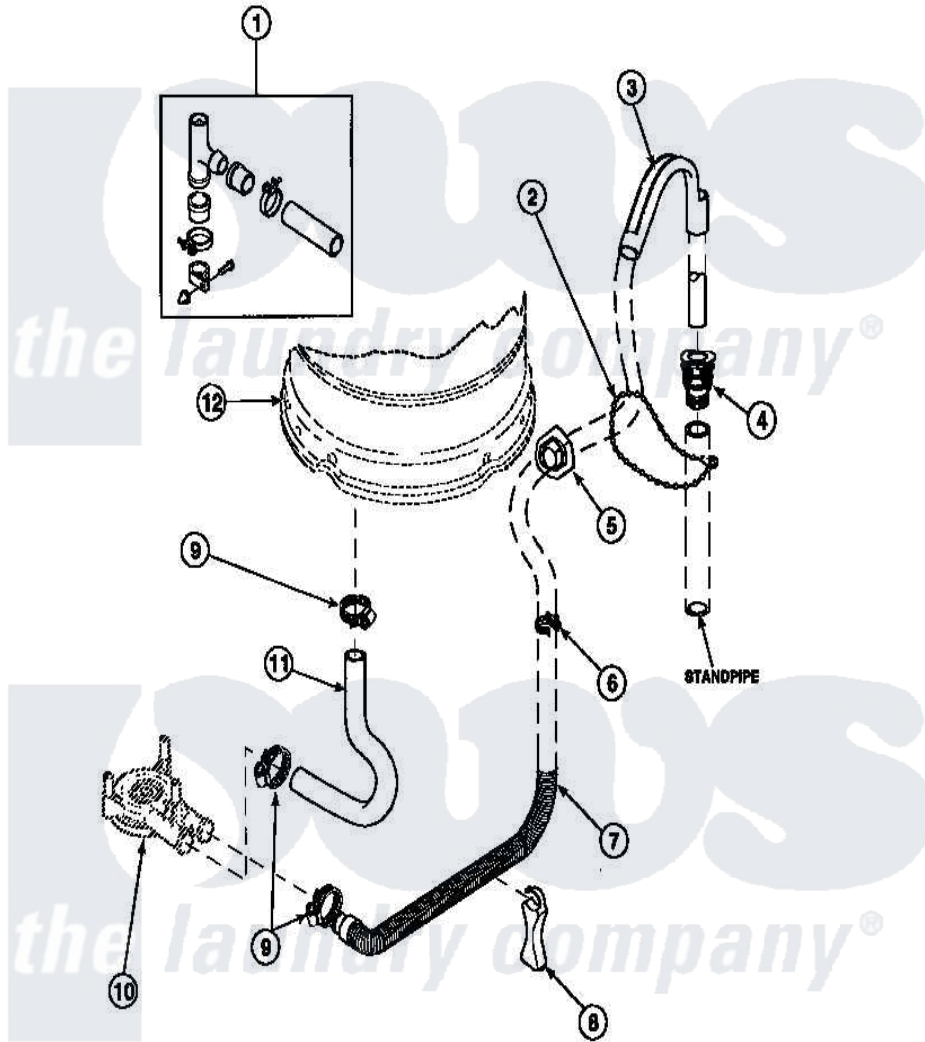

**Amana LW3502W2 (BOM: PLW3502W2 B) 07 - DRAIN HOSE AND SIPHON BREAK**

Amana Residential Amana LW3502W2 (BOM: PLW3502W2 B) Washer Parts Parts Diagram 07 - DRAIN HOSE AND SIPHON BREAK

Click on the part number to view part

Item	Original Part Number	Replaced By	Status	Part Description
1	562P3	<a href="#">76660</a>		Break-Sphn
2	33489	<a href="#">8539404</a>		Tie-Wire
3	33615	<a href="#">22003814</a>		Retainer, Drain Hose
4	36878	<a href="#">40008101</a>		Adapter, Standpipe
5	<a href="#">32219</a>			Relief, Strain
6	<a href="#">36014</a>			Clip, Retainer-Hose
7	37245	<a href="#">40053901</a>		Hose, Drain
8	<a href="#">36522</a>			Hose Support
"	<a href="#">35487</a>			Support, Hose
9	36802	<a href="#">285655</a>		Clamp, Hose
10	36863P	<a href="#">27001233</a>		Pump
11	<a href="#">35753</a>			Hose, Tub To Pump-Ddp
12	<a href="#">34438P</a>			Assembly, Outer Tub