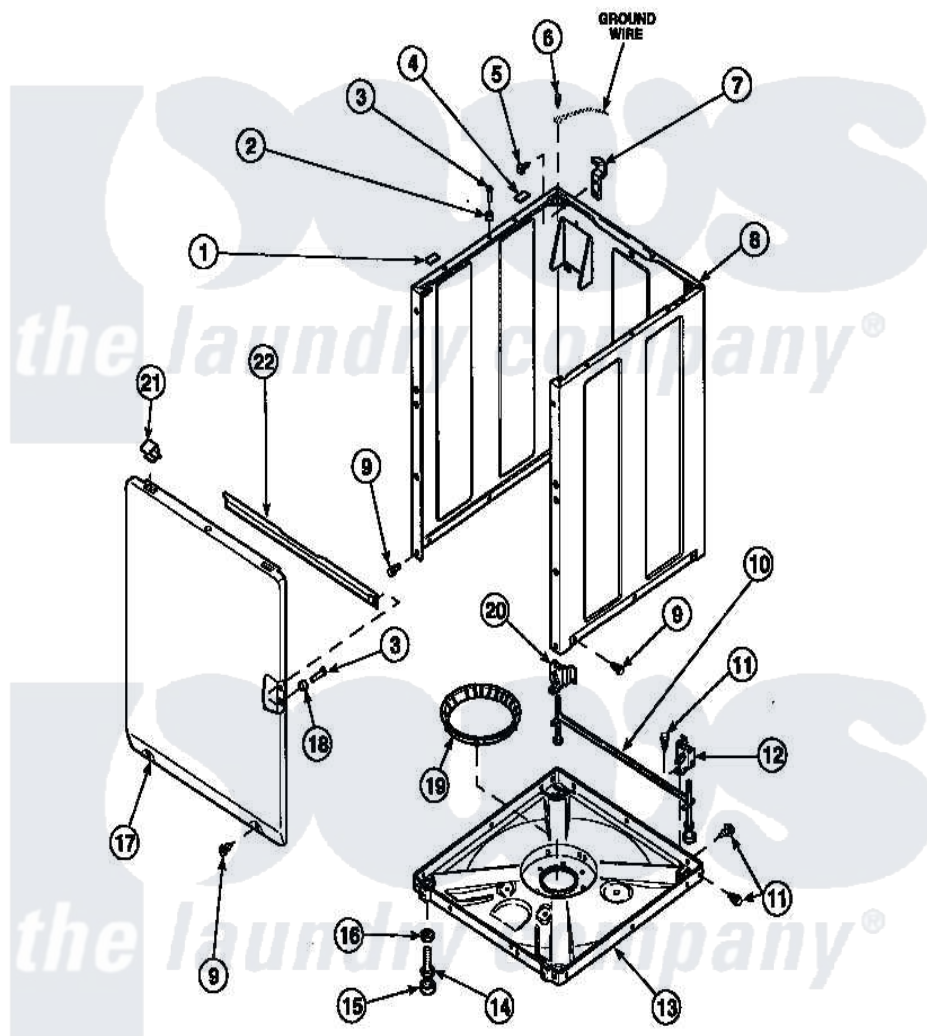

Amana LW3502W2 (BOM: PLW3502W2 B) 08 - FRONT PANEL, BASE ASSY AND CABINET ASSY

Amana Residential Amana LW3502W2 (BOM: PLW3502W2 B) Washer Parts Parts Diagram 08 - FRONT PANEL, BASE ASSY AND CABINET ASSY
 Click on the part number to view part

Item	Original Part Number	Replaced By	Status	Part Description
1	Y56128			Pad, Bumper
2	56079	505187		Locator, Panel
3	32671	Y014874		Screw, Idler Arm And Sleeve
4	36226			Pad, Bumper .25
5	34499		Not Available	SCREW, No.10B X 1/4 TAP IN HX
6	23962	W10116760		Screw
7	Y27103			Hinge, Hold-Down Lug
8	34475P		Not Available	CABINET
9	27196	27001200		Screw
10	34443			Assembly, Leg And Stabilier
11	35148		Not Available	SCREW, 1/4-14 X 3/8 HX HD
12	36036		Not Available	BRACKET, SLL-RIGHT
13	36599P			Assembly Nut/ Leg Base
"	34434P			Assembly Nut/Leg Base

14	Y34319	22003428	Leg, Adjustable
15	34318	40016001	Foot, Rubber
16	Y21899	40038101	Nut, Leg
17	34656P	Not Available	NOT GOOD No. SEE NOTE PNL, FRONT
18	28102		Locator, Panel
19	36108	Not Available	SNUBBER PAD & ISOLATOR
20	36037		Bracket, SII-Left
21	35865		Clip, Hold-Down Front Panel
22	Y35097	Not Available	BRACE, FRT PNL