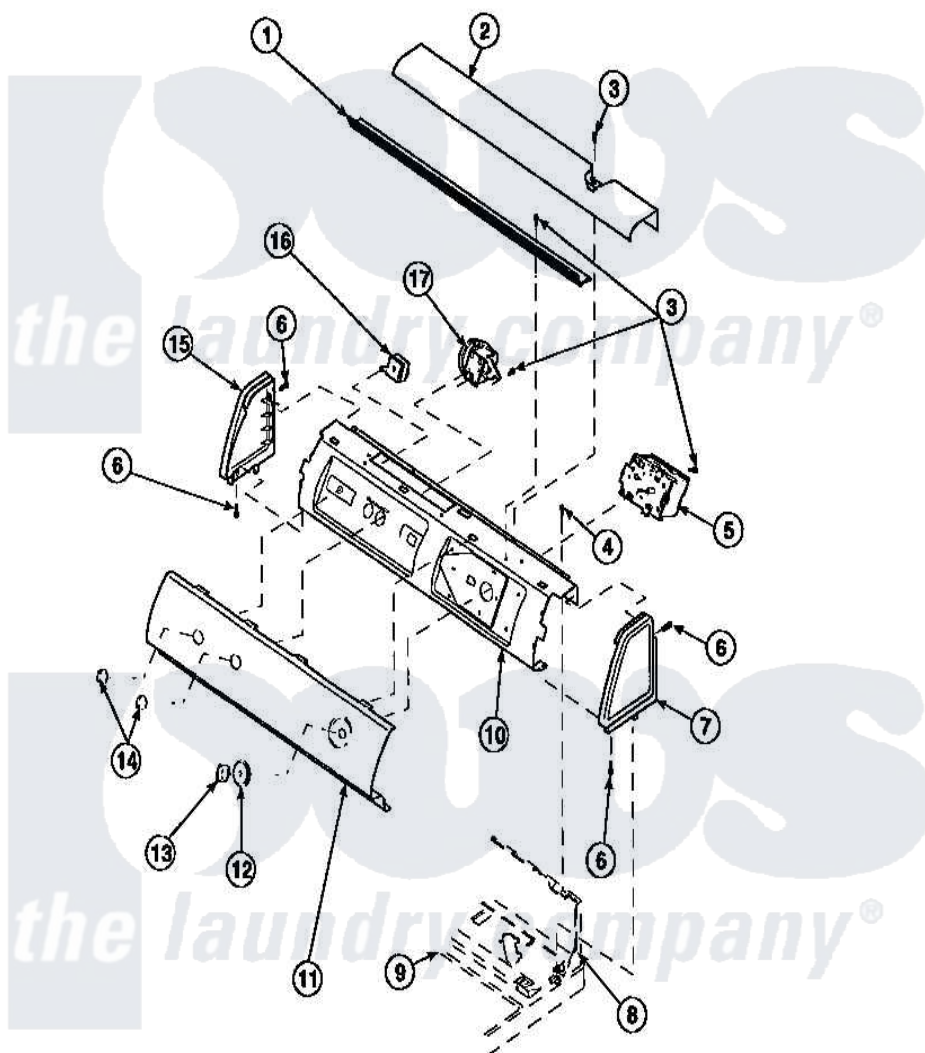

**Amana LW3502W2 (BOM: PLW3502W2 B) 09 - GRAPHIC PANEL, CTRL
MTG PLATE AND CTRLS**

Amana Residential Amana LW3502W2 (BOM: PLW3502W2 B) Washer Parts Parts Diagram 09 - GRAPHIC PANEL, CTRL MTG PLATE AND CTRLS
Click on the part number to view part

Item	Original Part Number	Replaced By	Status	Part Description
1	Y34826		Not Available	DIFFUSER,LAMP-CLEAR
2	34823		Not Available	COVER, TOP
3	23962	W10116760		Screw
4	34904	489355		Screw, 8 X 1/2
5	31239	31239P		Timer 3 Cycle Package
6	501086	90767		Screw, 8A X 3/8 HeX Washer Head Tapping
7	34815		Not Available	PANEL, END R.H. (BLK)
8	34903		Not Available	PANEL, BACK HOOD (USE 37782)
9	34902P		Not Available	TOP
10	34821		Not Available	CONTROL MOUNTING PLATE
11	36865		Not Available	PANEL, GRAPHICS
12	34848			Assembly, Timer Skirt
13	34844		Not Available	KNOB,TIMER

14 [34847](#)
15 [34816](#)
16 [35115](#)
17 36045

[40055101](#)

Assembly, Knob-Rotary
Panel, End
Switch, TemPerature 3 P
Switch, Pressure