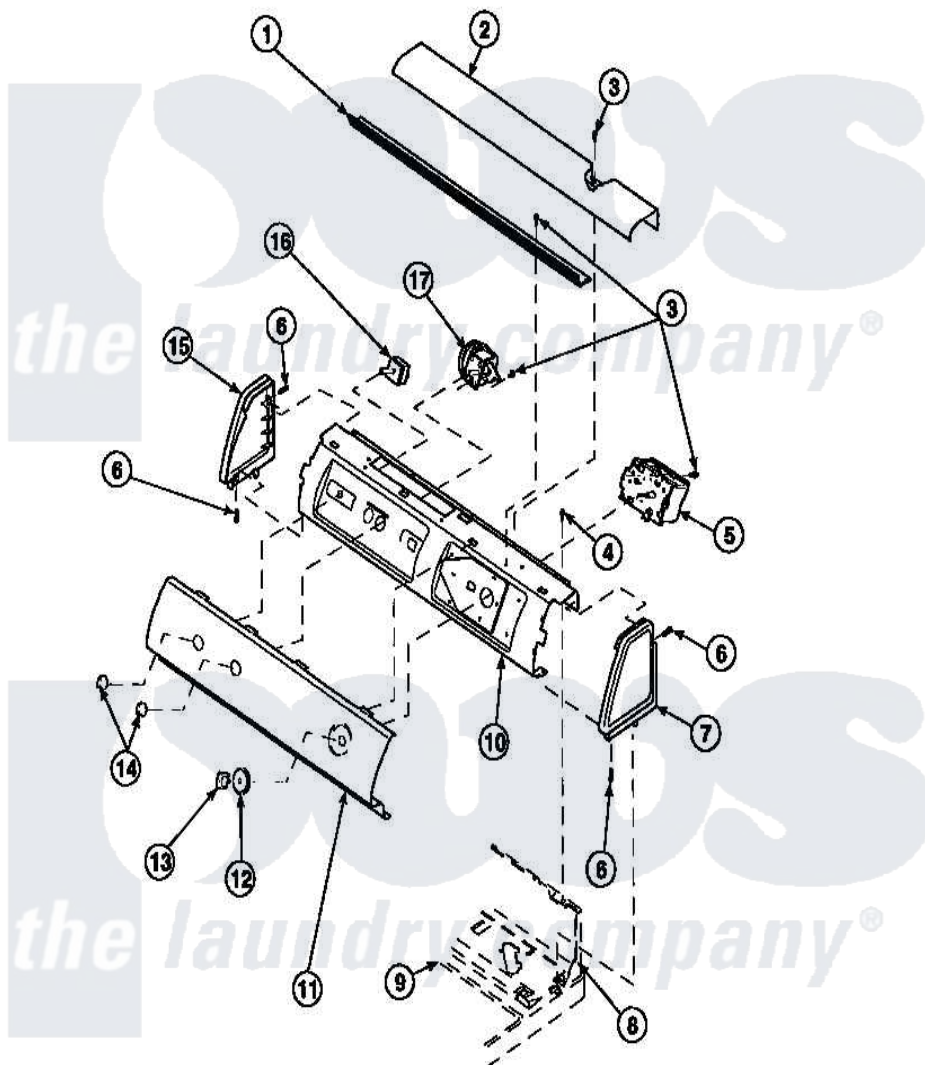

**Amana LW3502W2 (BOM: PLW3502W2 B) 10 - GRAPHIC PANEL, CTRL
MTG PLATE AND CTRLS**

Amana Residential Amana LW3502W2 (BOM: PLW3502W2 B) Washer Parts Parts Diagram 10 - GRAPHIC PANEL, CTRL MTG PLATE AND CTRLS
Click on the part number to view part

Item	Original Part Number	Replaced By	Status	Part Description
1	Y34826		Not Available	DIFFUSER,LAMP-CLEAR
3	23962	W10116760		Screw
4	34904	489355		Screw, 8 X 1/2
5	31239	31239P		Timer 3 Cycle Package
6	501086	90767		Screw, 8A X 3/8 HeX Washer Head Tapping
8	34903		Not Available	PANEL, BACK HOOD (USE 37782)
9	34902P		Not Available	TOP
10	34821		Not Available	CONTROL MOUNTING PLATE
16	35115			Switch, TemPerature 3 P
17	36045	40055101		Switch, Pressure