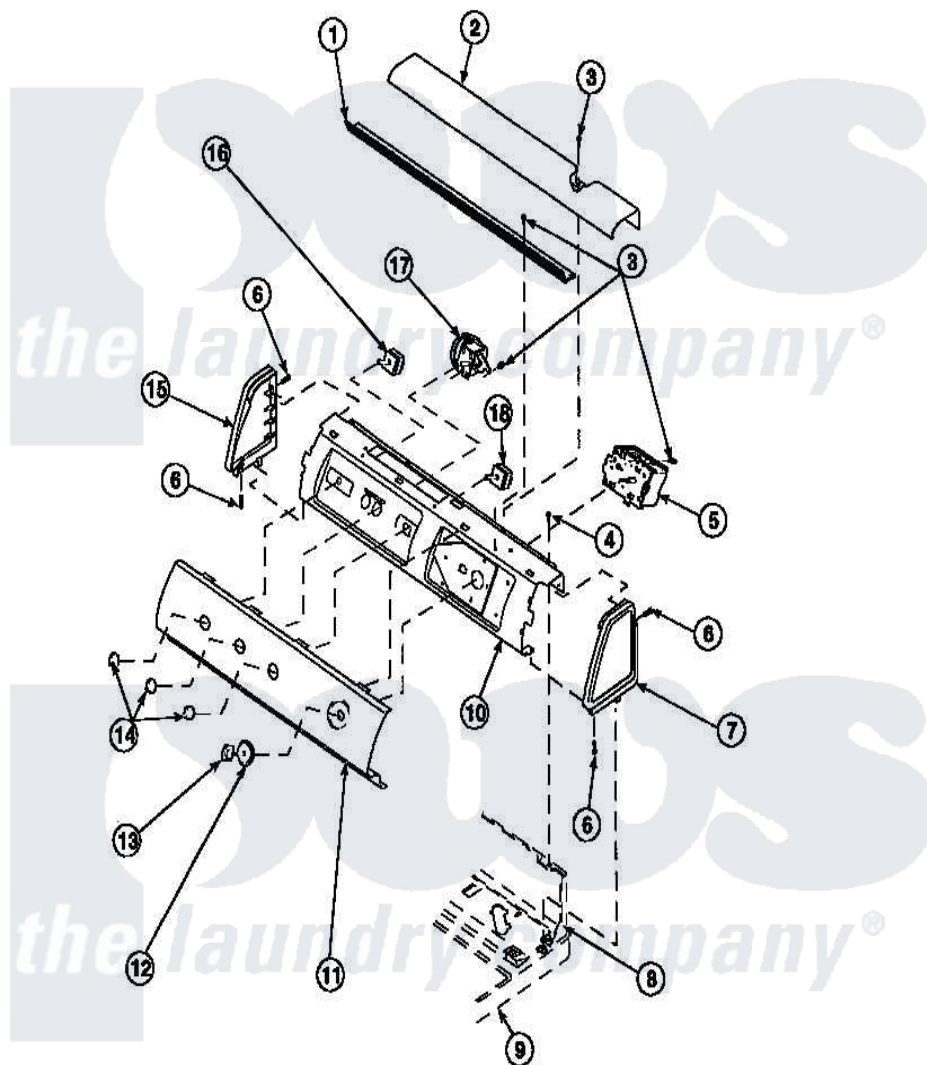

**Amana LW3502W2 (BOM: PLW3502W2 B) 11 - GRAPHIC PANEL, CTRL
MTG PLATE AND CTRLS**

Amana Residential Amana LW3502W2 (BOM: PLW3502W2 B) Washer Parts Parts Diagram 11 - GRAPHIC PANEL, CTRL MTG PLATE AND CTRLS
Click on the part number to view part

Item	Original Part Number	Replaced By	Status	Part Description
1	Y34826		Not Available	DIFFUSER,LAMP-CLEAR
3	23962	W10116760		Screw
4	34904	489355		Screw, 8 X 1/2
6	501086	90767		Screw, 8A X 3/8 HeX Washer Head Tapping
8	34903		Not Available	PANEL, BACK HOOD (USE 37782)
9	34902P		Not Available	TOP
10	34821		Not Available	CONTROL MOUNTING PLATE
18	36045	40055101		Switch, Pressure