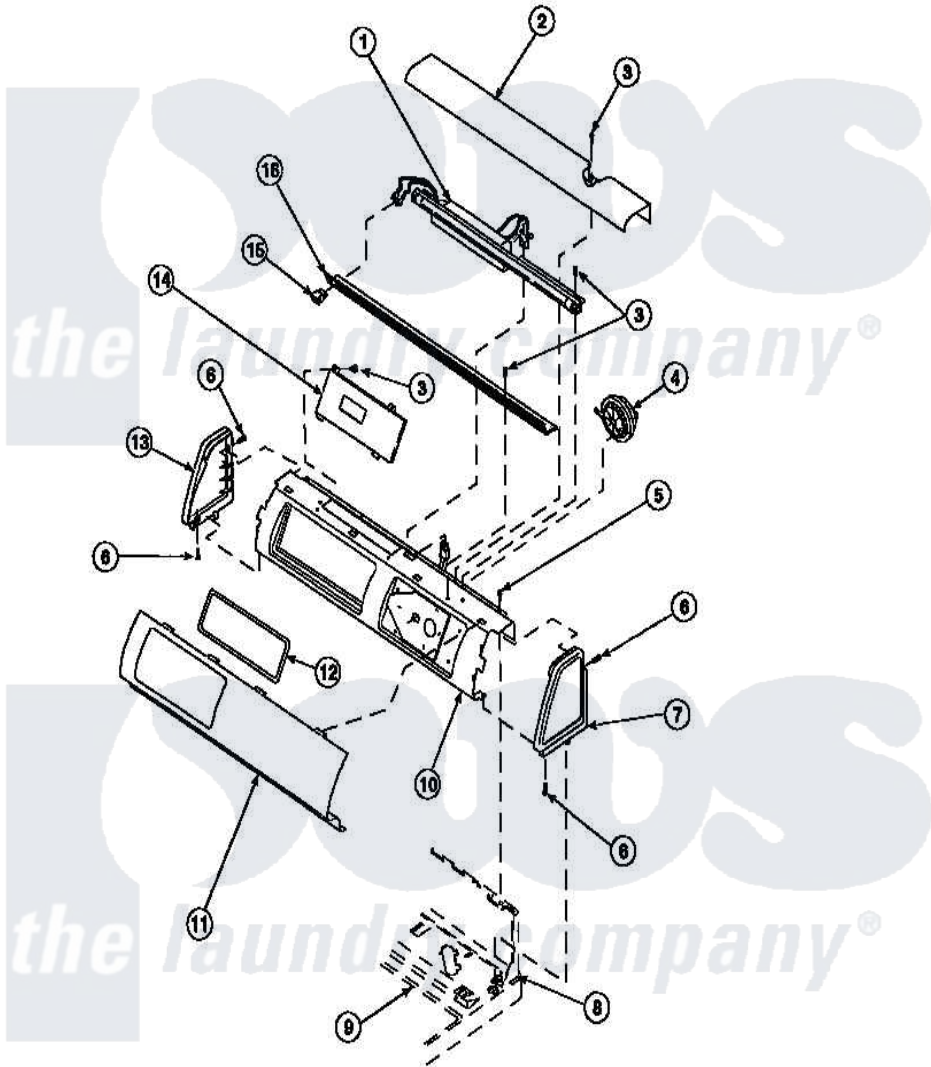

**Amana LW3502W2 (BOM: PLW3502W2 B) 12 - GRAPHIC PANEL, CTRL  
MTG PLATE AND CTRLS**

Amana Residential Amana LW3502W2 (BOM: PLW3502W2 B) Washer Parts Parts Diagram 12 - GRAPHIC PANEL, CTRL MTG PLATE AND CTRLS  
Click on the part number to view part

| Item | Original Part Number | Replaced By               | Status        | Part Description                        |
|------|----------------------|---------------------------|---------------|---|
| 3    | 23962                | <a href="#">W10116760</a> |               | Screw                                   |
| 5    | 34904                | <a href="#">489355</a>    |               | Screw, 8 X 1/2                          |
| 6    | 501086               | <a href="#">90767</a>     |               | Screw, 8A X 3/8 HeX Washer Head Tapping |
| 8    | 34903                |                           | Not Available | PANEL, BACK HOOD (USE 37782)            |
| 9    | 34902P               |                           | Not Available | TOP                                     |