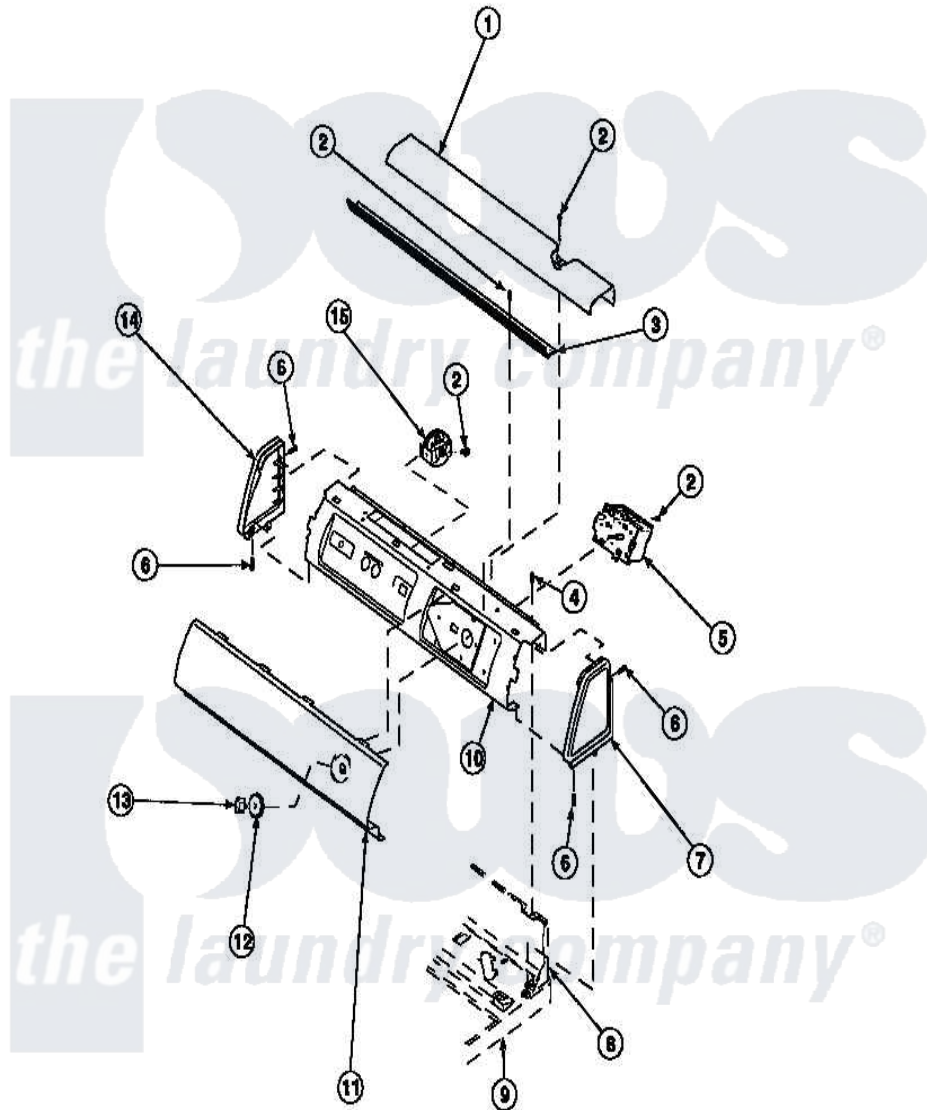

**Amana LW3502W2 (BOM: PLW3502W2 B) 13 - GRAPHIC PANEL, CTRL  
MTG PLATE AND CTRLS**

Amana Residential Amana LW3502W2 (BOM: PLW3502W2 B) Washer Parts Parts Diagram 13 - GRAPHIC PANEL, CTRL MTG PLATE AND CTRLS  
Click on the part number to view part

Item	Original Part Number	Replaced By	Status	Part Description
1	34823		Not Available	COVER, TOP
2	23962	<a href="#">W10116760</a>		Screw
3	Y34826		Not Available	DIFFUSER,LAMP-CLEAR
4	34904	<a href="#">489355</a>		Screw, 8 X 1/2
6	501086	<a href="#">90767</a>		Screw, 8A X 3/8 HeX Washer Head Tapping
7	34815		Not Available	PANEL, END R.H. (BLK)
8	34903		Not Available	PANEL, BACK HOOD (USE 37782)
9	34902P		Not Available	TOP
10	34821		Not Available	CONTROL MOUNTING PLATE
12	33817		Not Available	ASSY,TIMER SKIRT-BLACK
13	<a href="#">33897</a>			Knob, Timer-Washer-Blac
14	<a href="#">34816</a>			Panel, End