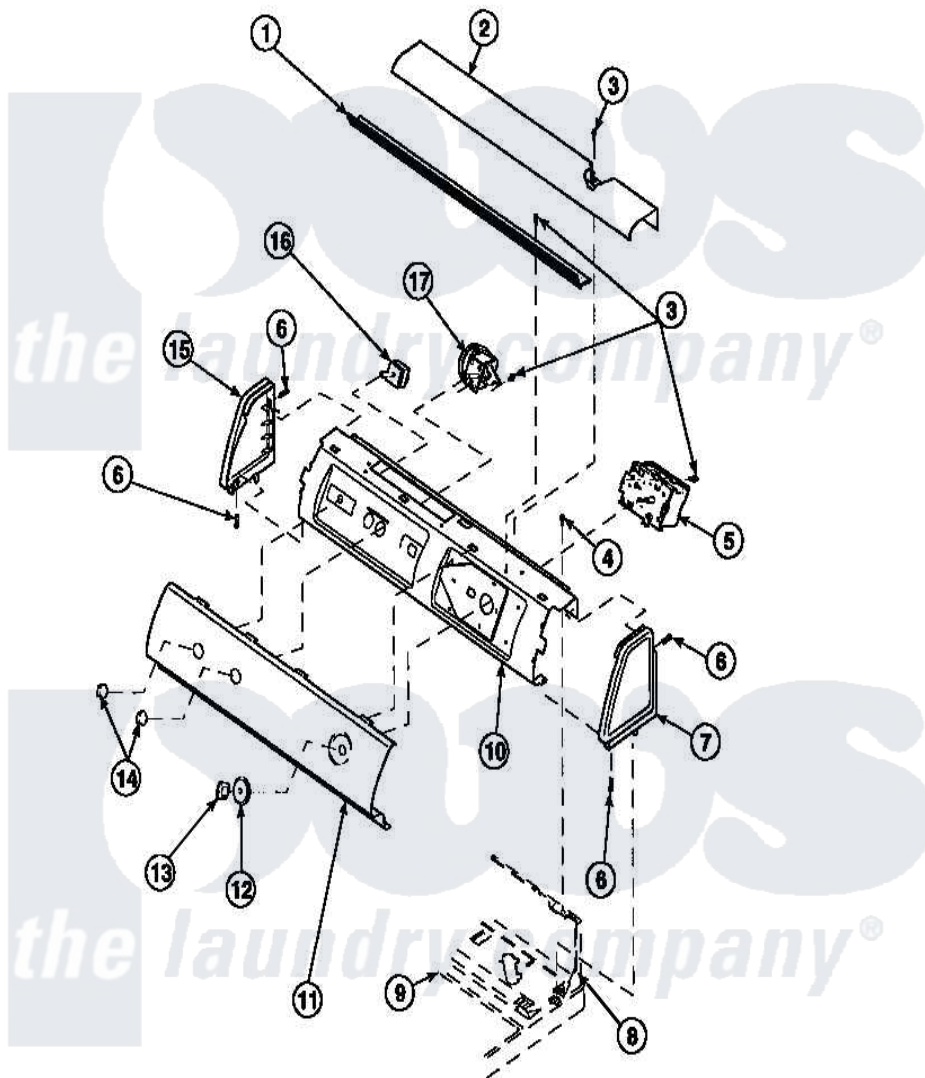

**Amana LW3502W2 (BOM: PLW3502W2 B) 14 - GRAPHIC PANEL, CTRL  
MTG PLATE AND CTRLS**

Amana Residential Amana LW3502W2 (BOM: PLW3502W2 B) Washer Parts Parts Diagram 14 - GRAPHIC PANEL, CTRL MTG PLATE AND CTRLS  
Click on the part number to view part

Item	Original Part Number	Replaced By	Status	Part Description
1	Y34826		Not Available	DIFFUSER,LAMP-CLEAR
3	23962	<a href="#">W10116760</a>		Screw
4	31239	<a href="#">31239P</a>		Timer 3 Cycle Package
5	34904	<a href="#">489355</a>		Screw, 8 X 1/2
6	501086	<a href="#">90767</a>		Screw, 8A X 3/8 HeX Washer Head Tapping
8	34903		Not Available	PANEL, BACK HOOD (USE 37782)
9	34902P		Not Available	TOP
11	34821		Not Available	CONTROL MOUNTING PLATE
16	<a href="#">35115</a>			Switch, TemPerature 3 P
17	36045	<a href="#">40055101</a>		Switch, Pressure