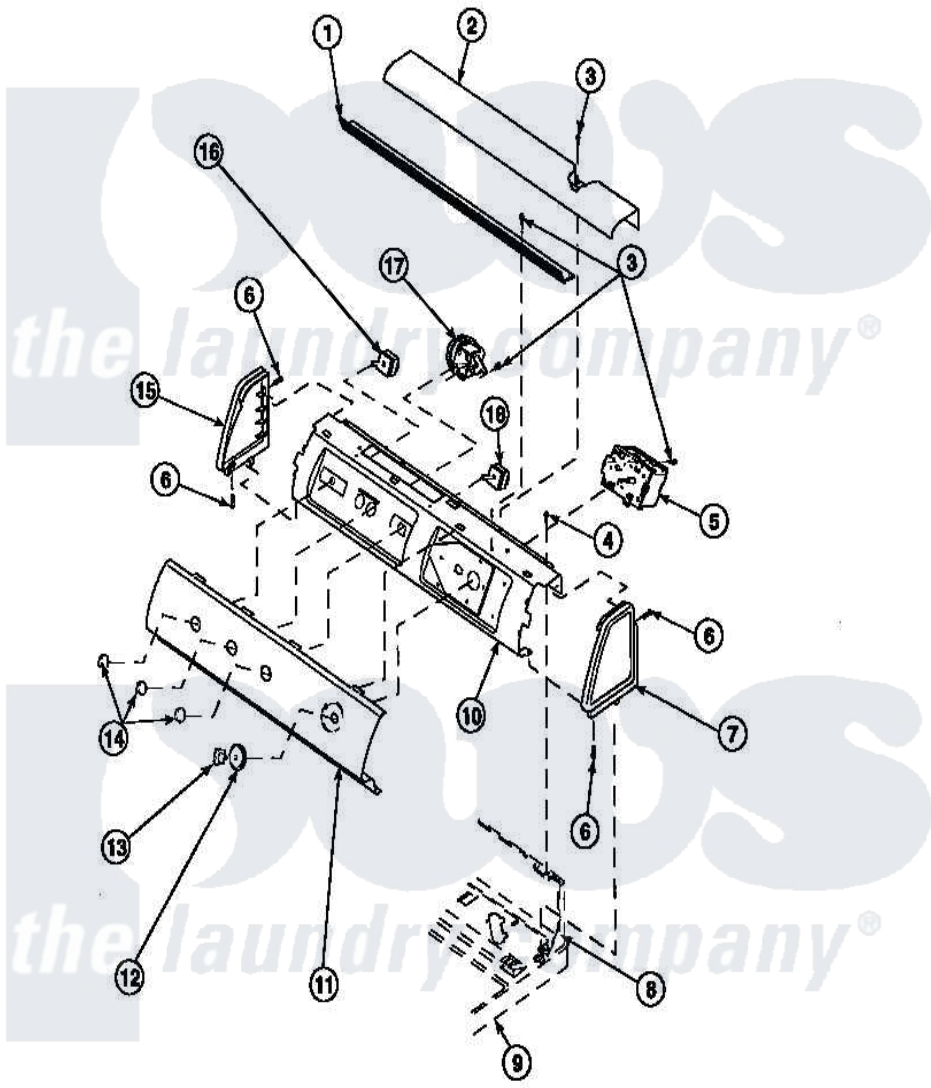

**Amana LW3502W2 (BOM: PLW3502W2 B) 15 - GRAPHIC PANEL, CTRL
MTG PLATE AND CTRLS**

Amana Residential Amana LW3502W2 (BOM: PLW3502W2 B) Washer Parts Parts Diagram 15 - GRAPHIC PANEL, CTRL MTG PLATE AND CTRLS
Click on the part number to view part

Item	Original Part Number	Replaced By	Status	Part Description
1	Y34826		Not Available	DIFFUSER,LAMP-CLEAR
2	34823		Not Available	COVER, TOP
3	23962	W10116760		Screw
4	34904	489355		Screw, 8 X 1/2
6	501086	90767		Screw, 8A X 3/8 HeX Washer Head Tapping
7	34815		Not Available	PANEL, END R.H. (BLK)
8	34903		Not Available	PANEL, BACK HOOD (USE 37782)
9	34902P		Not Available	TOP
10	34821		Not Available	CONTROL MOUNTING PLATE
12	34848			Assembly, Timer Skirt
13	34844		Not Available	KNOB,TIMER
14	34847			Assembly, Knob-Rotary
15	34816			Panel, End