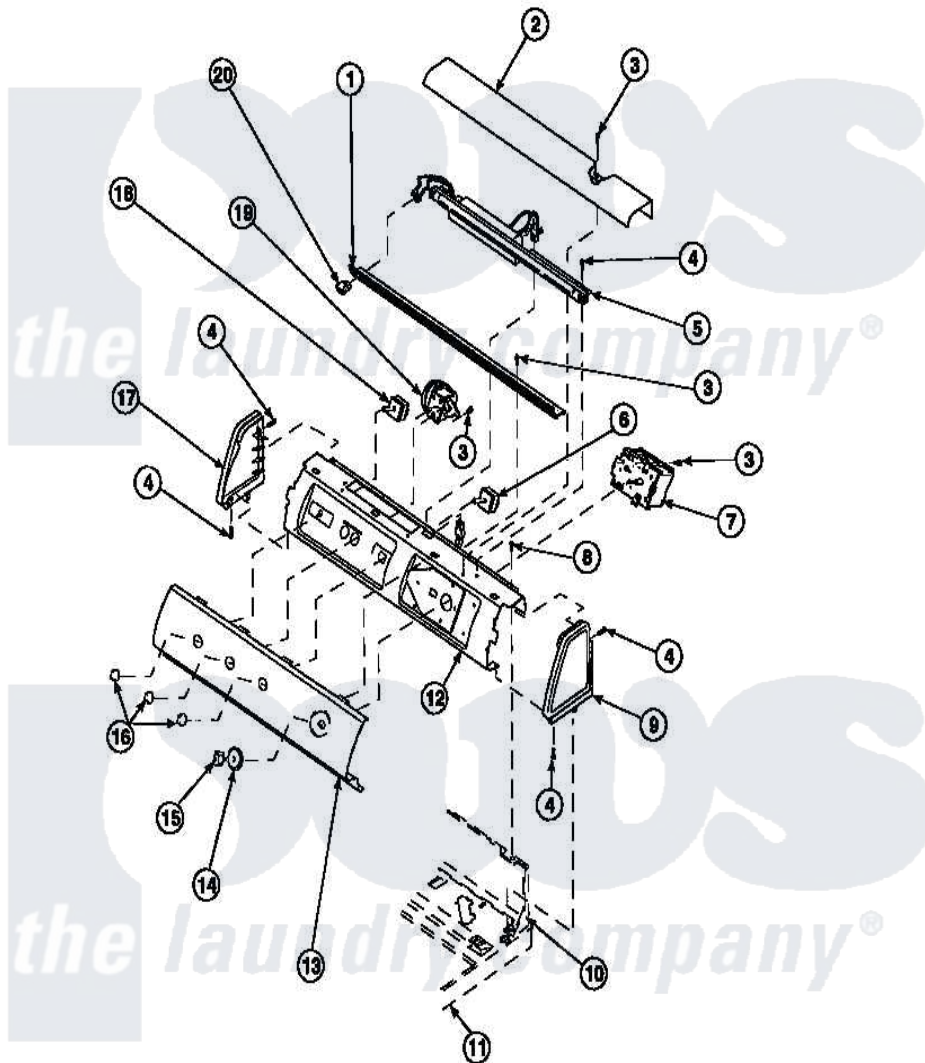

**Amana LW3502W2 (BOM: PLW3502W2 B) 16 - GRAPHIC PANEL, CTRL
MTG PLATE AND CTRLS**

Amana Residential Amana LW3502W2 (BOM: PLW3502W2 B) Washer Parts Parts Diagram 16 - GRAPHIC PANEL, CTRL MTG PLATE AND CTRLS
Click on the part number to view part

Item	Original Part Number	Replaced By	Status	Part Description
3	23962	W10116760		Screw
4	501086	90767		Screw, 8A X 3/8 HeX Washer Head Tapping
8	34904	489355		Screw, 8 X 1/2
10	34903		Not Available	PANEL, BACK HOOD (USE 37782)
11	34902P		Not Available	TOP
12	34821		Not Available	CONTROL MOUNTING PLATE
19	36045	40055101		Switch, Pressure