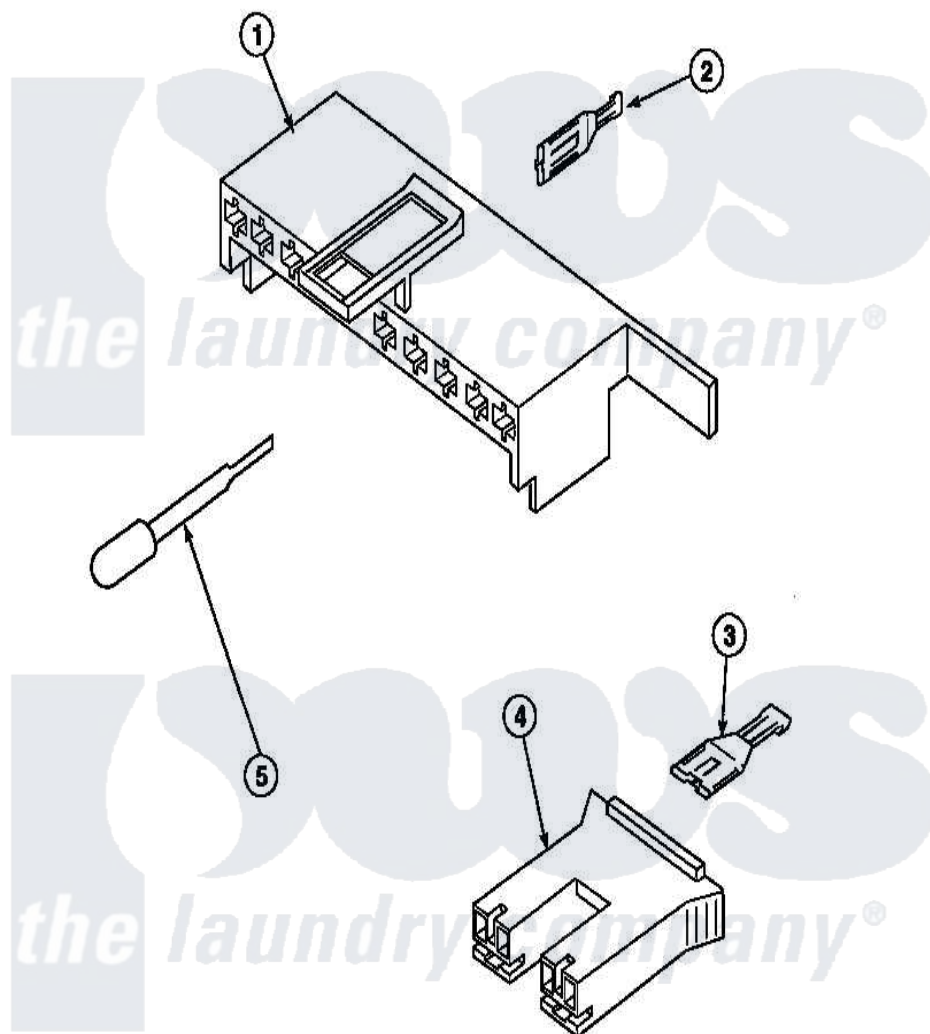

# Amana LW3502W2 (BOM: PLW3502W2 B) 19 - MIXING VALVE & MOTOR CONN BLOCKS, TERM

Amana Residential Amana LW3502W2 (BOM: PLW3502W2 B) Washer Parts Parts Diagram 19 - MIXING VALVE & MOTOR CONN BLOCKS, TERM  
Click on the part number to view part

Item	Original Part Number	Replaced By	Status	Part Description
1	<a href="#">34677</a>			10 Circuit Plug
2	<a href="#">Y00188</a>			Molex Terminal
3	Y00121		Not Available	SPADE TERMINAL(12 GAUGE) (1/4 INCH-(2) 18 GAUGE WIRES O
4	<a href="#">34676</a>			Plug
"	34675		Not Available	PLUG
5	<a href="#">283P4</a>			Terminal Extractor Tool