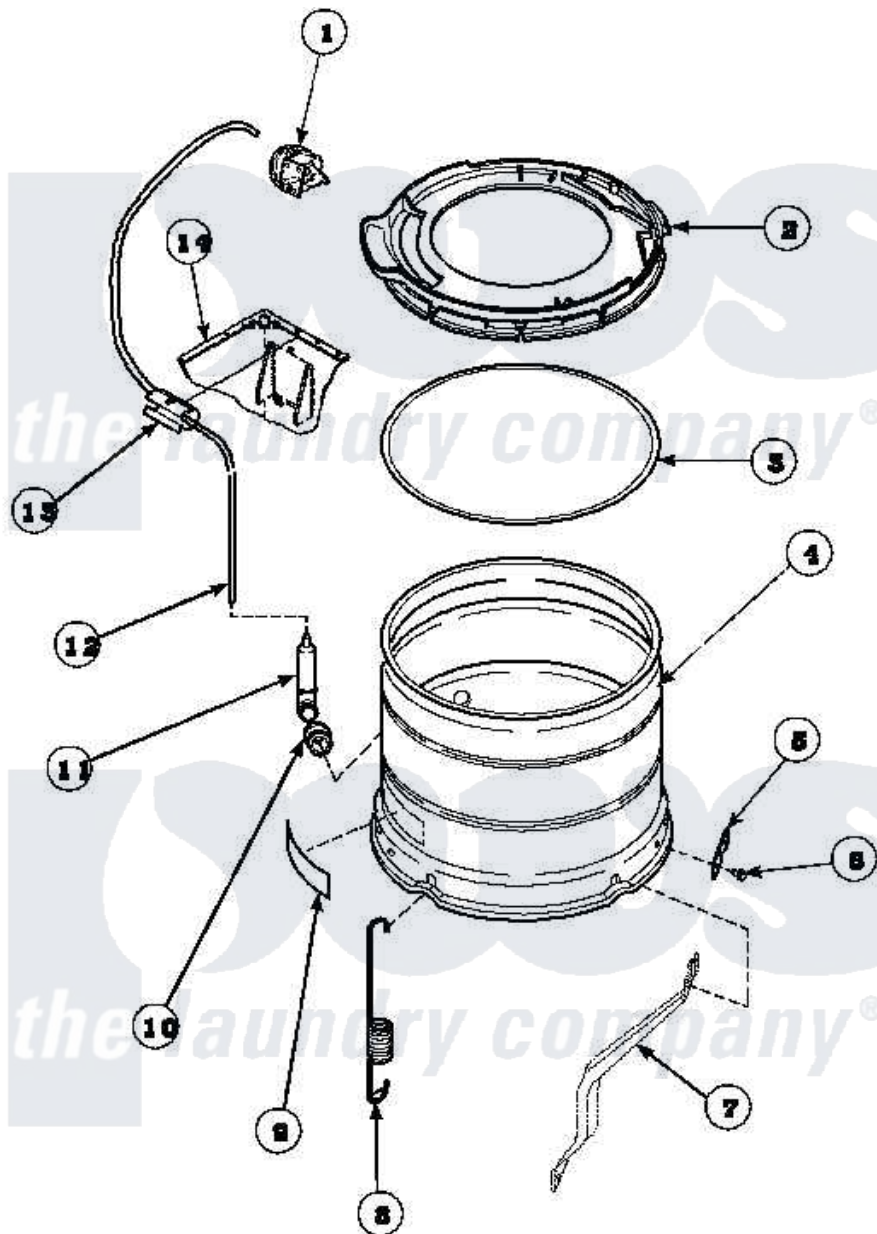

Amana LW3502W2 (BOM: PLW3502W2 B) 21 - OUTER TUB, COVER AND PRESSURE HOSE

Amana Residential Amana LW3502W2 (BOM: PLW3502W2 B) Washer Parts Parts Diagram 21 - OUTER TUB, COVER AND PRESSURE HOSE

Click on the part number to view part

Item	Original Part Number	Replaced By	Status	Part Description
1	36045	40055101		Switch, Pressure
2	36025P			Assembly, Tub Cover and Gasket
3	32857			Gasket, Tub Cover Small
4	34438P			Assembly, Outer Tub
5	27926			Plate, Leg .063
6	35369	40128701		Screw, 5/16-18 X .50
7	34471		Not Available	LEG,SUPPORT
8	35948			Spring, Leg-Large Tub
9	500049		Not Available	STICKER
10	29175	40037801		Grommet
11	30907	40008501		Assembly, Pressure Bulb
12	29213	39125		Tubing 31
13	36985		Not Available	CLIP, HOSE
14	34475P		Not Available	CABINET