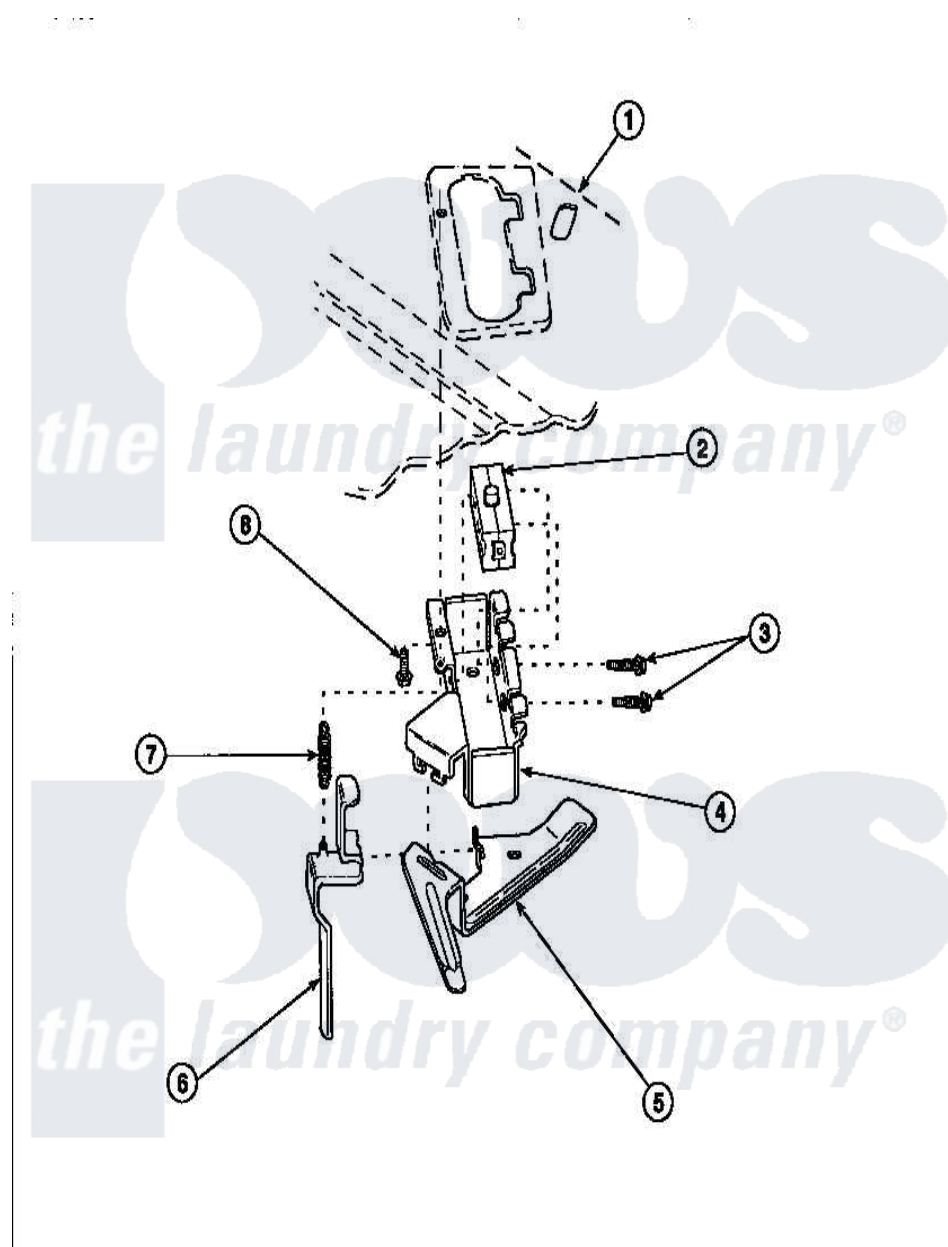

Amana LW3502W2 (BOM: PLW3502W2 B) 22 - OUT-OF-BALANCE SWITCH

Amana Residential Amana LW3502W2 (BOM: PLW3502W2 B) Washer Parts Parts Diagram 22 - OUT-OF-BALANCE SWITCH

[Click on the part number to view part](#)

Item	Original Part Number	Replaced By	Status	Part Description
1	34902P		Not Available	TOP
2	33445	27001095		Switch, Lid
3	36510			Screw
4	36497P			Kit, Switch Holder
5	33441			Arm, Actuator
6	33442			Lever, Unbalanced Load
7	33443			Spring
8	23962	W10116760		Screw