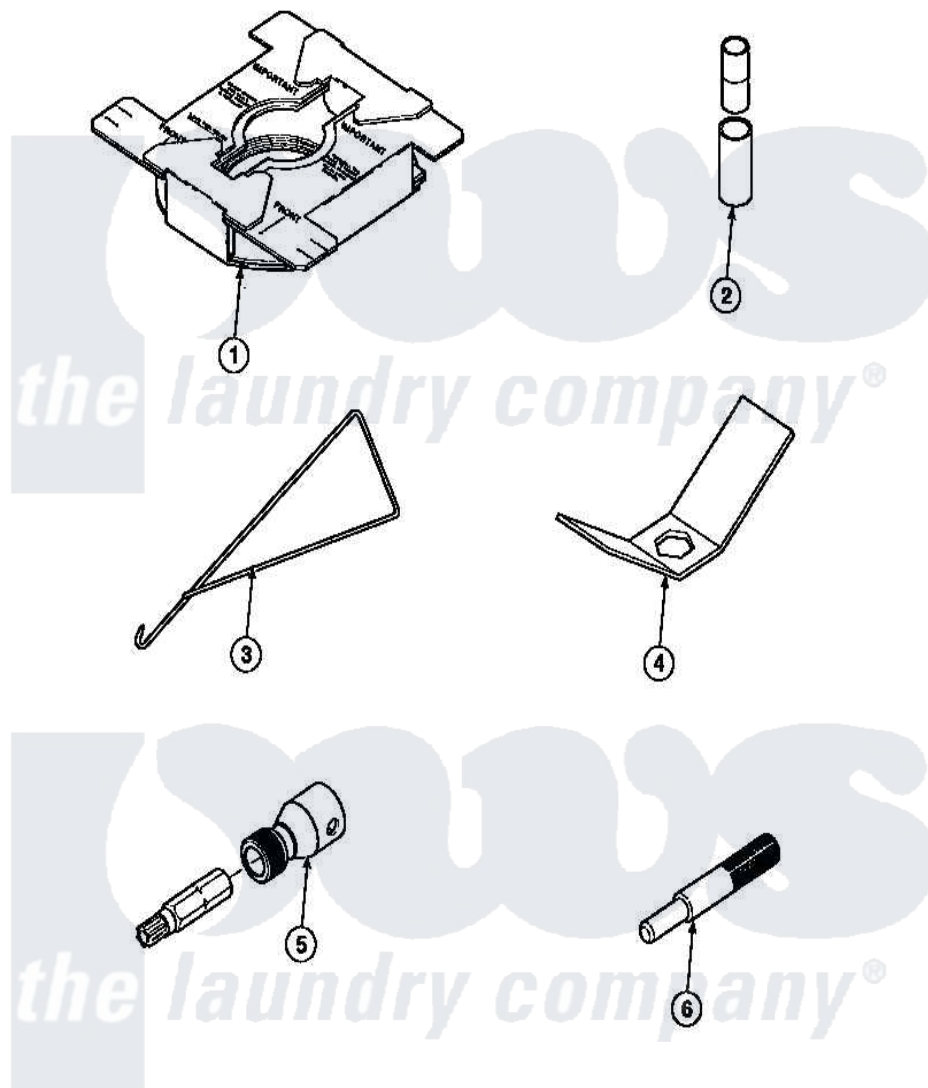

Amana LW3502W2 (BOM: PLW3502W2 B) 24 - SPECIAL TOOLS

Amana Residential Amana LW3502W2 (BOM: PLW3502W2 B) Washer Parts Parts Diagram 24 - SPECIAL TOOLS
 Click on the part number to view part

Item	Original Part Number	Replaced By	Status	Part Description
1	36926		Not Available	BRACE, SHIPPING
2	242P4			Installer, Spring
3	289P4	321P4		Hook, Spring
4	237P4	306P4		Hex Wrench
5	282P4			T25 Tamper Resistant Bit
"	24161			Torx Bit Holder
6	305P4		Not Available	TOOL, TRANSMISSION PI
NI	555P3	725P3		Kit