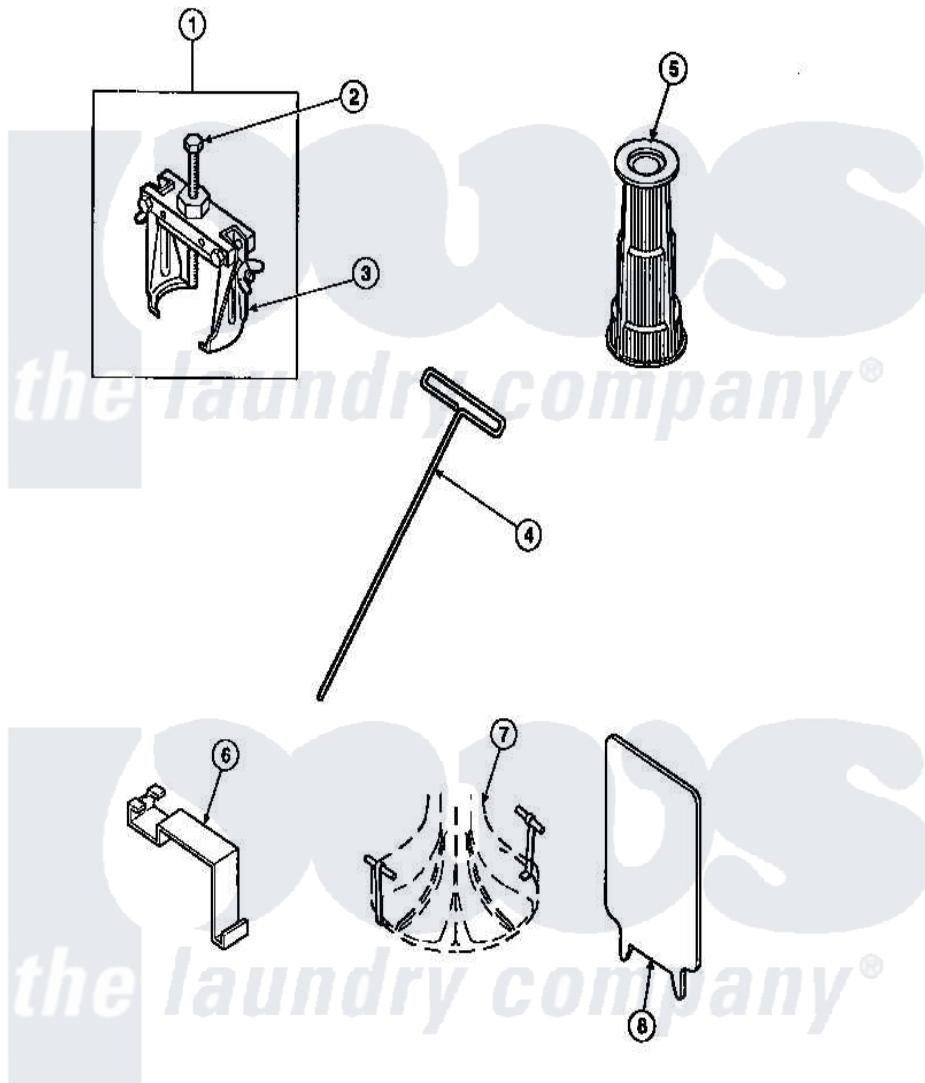

# Amana LW3502W2 (BOM: PLW3502W2 B) 25 - SPECIAL TOOLS

Amana Residential Amana LW3502W2 (BOM: PLW3502W2 B) Washer Parts Parts Diagram 25 - SPECIAL TOOLS

[Click on the part number to view part](#)

Item	Original Part Number	Replaced By	Status	Part Description
1	<a href="#">294P4</a>			Bell Tool
2	<a href="#">294P4B</a>			Drive Bell Bolt
3	<a href="#">294P4A</a>			Jaw, Drive Bell Tool
4	291P4		Not Available	WRENCH, T - ALLEN
5	<a href="#">293P4</a>			Seal Tool
6	<a href="#">273P4</a>			Tub Cover Gasket Tool
7	<a href="#">254P4P</a>			Agitator Hooks
8	<a href="#">272P4</a>			Tool, Lid Switch Instal
NI	555P3	<a href="#">725P3</a>		Kit