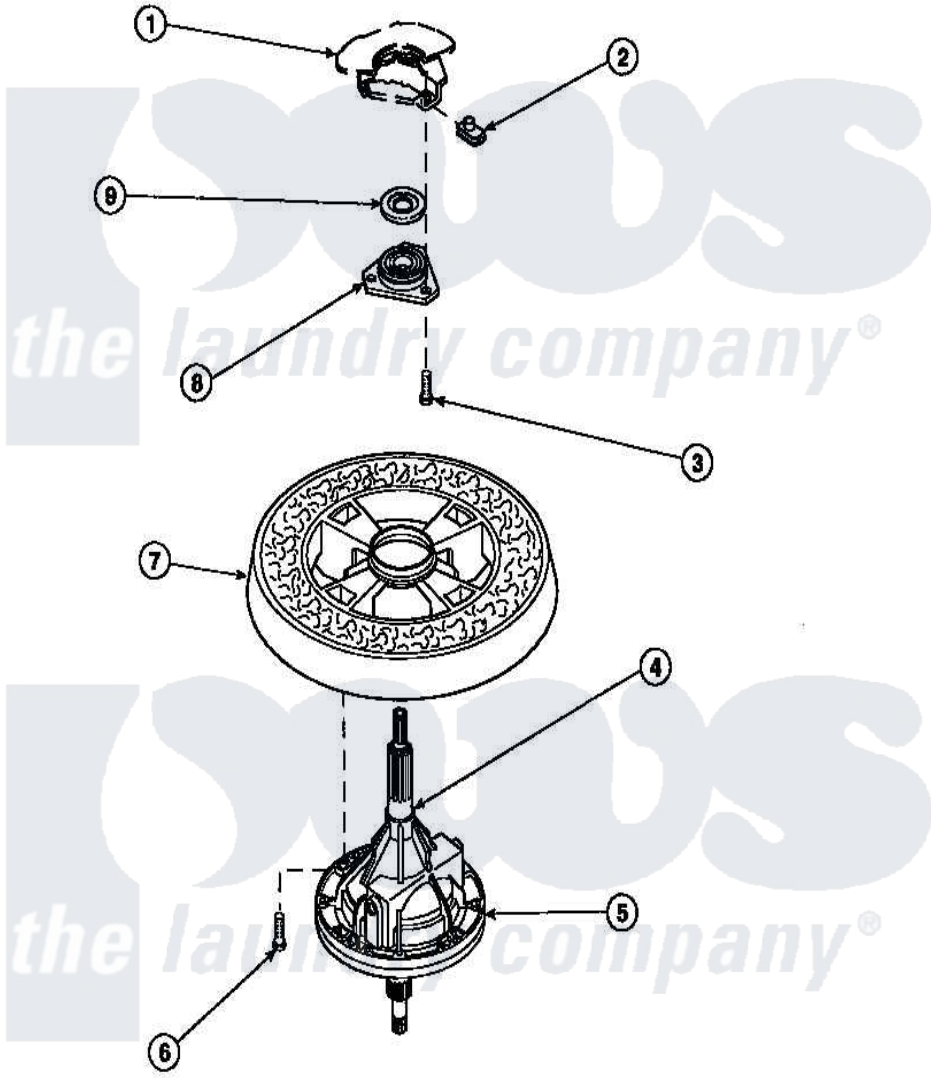

# Amana LW3502W2 (BOM: PLW3502W2 B) 27 - TRANSMISSION ASSY AND BALANCE RING

Amana Residential Amana LW3502W2 (BOM: PLW3502W2 B) Washer Parts Parts Diagram 27 - TRANSMISSION ASSY AND BALANCE RING  
 Click on the part number to view part

Item	Original Part Number	Replaced By	Status	Part Description
1	<a href="#">34438P</a>			Assembly, Outer Tub
2	<a href="#">27222</a>			Nut, Retainer 5/16-18
3	36991	<a href="#">3400500</a>		Bolt, 3405245 5/16-18 X 3/4
4	<a href="#">27604P</a>			Never-Seeze 1 Oz Tube
5	<a href="#">34526P</a>			Assembly, Transmission
6	37047		Not Available	SCREW, CAP
7	34731		Not Available	ASSY,BALANCE RING-COMPL
8	27182	<a href="#">40004201P</a>		Main Bearing Assembly
9	<a href="#">27187</a>			Flinger